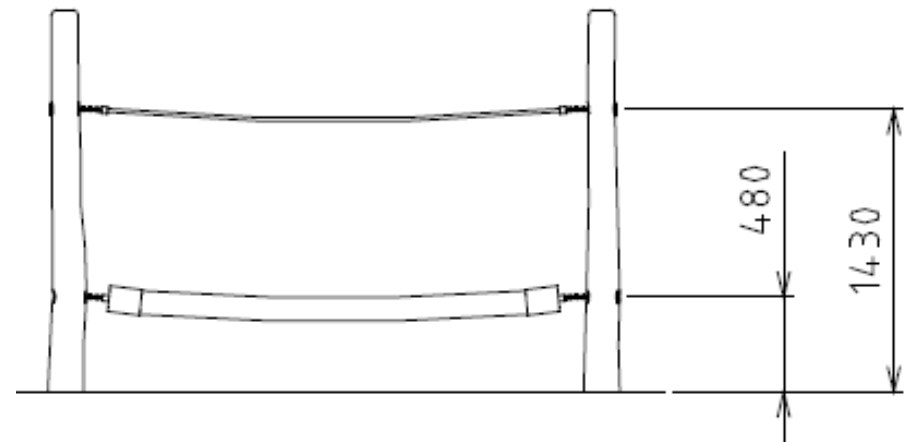

Coconut Traverse

Fig. G1. Fall Zone Plan
Not to scale

Product Specifications	
Maximum Height	1900 mm
Maximum Fall Height	1440 mm
Fall zone	17.6 m ²
Perimeter	16.1 m
Number of skilled installers	2
Target Age Groups	5+

Fig. G3. Elevation
Not to scale