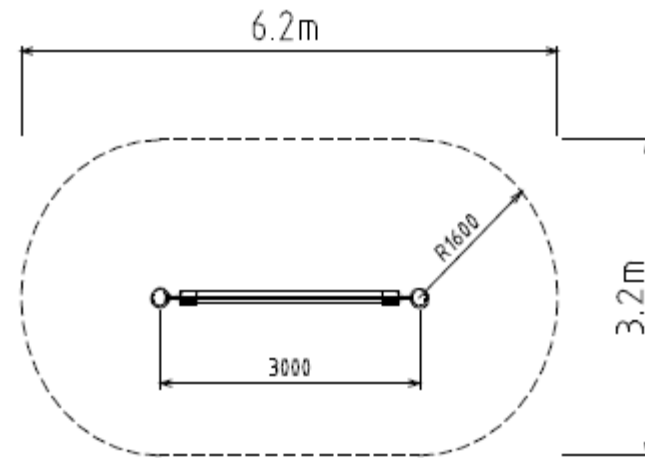

Coconut Traverse

Fig. G1. Fall Zone Plan
Not to scale

Product Specifications	
Maximum Height	1900 mm
Maximum Fall Height	1440 mm
Fall zone	17.6 m ²
Perimeter	16.1 m
Number of skilled installers	2
Target Age Groups	5+

Fig. G3. Elevation
Not to scale