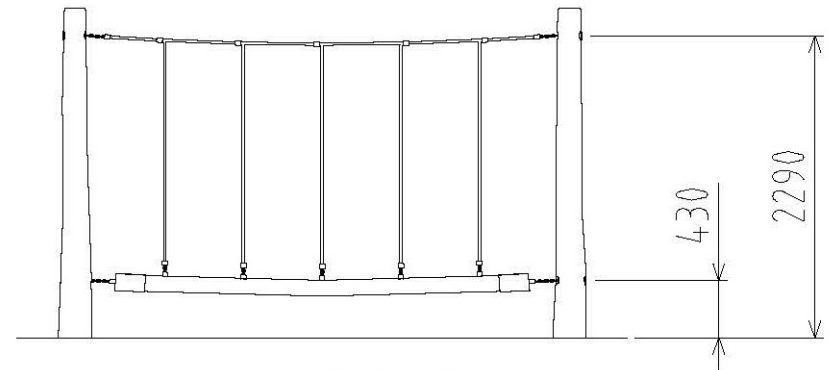

Coconut Wiggle

Fig. G1. Fall Zone Plan
Not to scale

Product Specifications	
Maximum Height	2500 mm
Maximum Fall Height	2300 mm
Fall zone	27.1 m ²
Perimeter	19.4 m
Number of skilled installers	2
Target Age Groups	5+

Fig. G3. Elevation
Not to scale