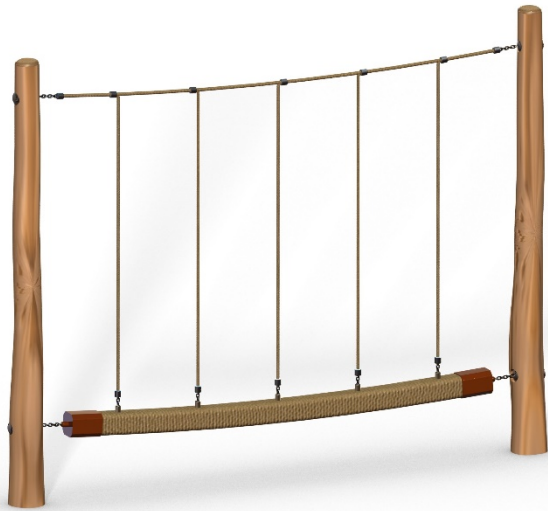

Coconut Wiggle

Fig. G1. Fall Zone Plan
Not to scale

Product Specifications	
Maximum Height	2500 mm
Maximum Fall Height	2300 mm
Fall zone	27.1 m ²
Perimeter	19.4 m
Number of skilled installers	2
Target Age Groups	5+

Fig. G3. Elevation
Not to scale