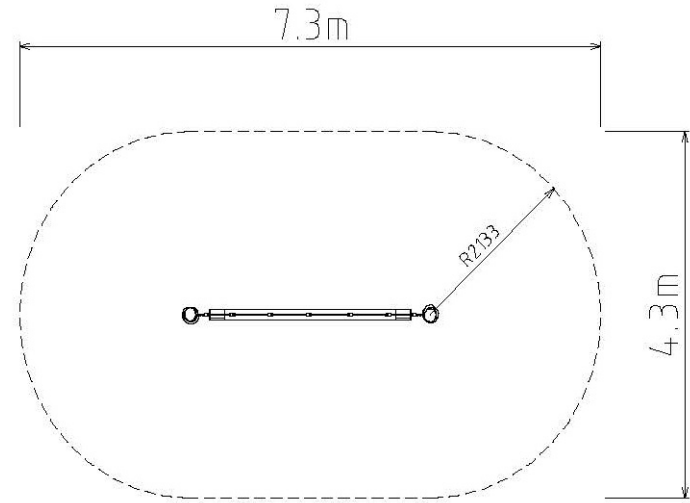

Coconut Wiggle

Fig. G1. Fall Zone Plan
Not to scale

Product Specifications	
Maximum Height	2500 mm
Maximum Fall Height	2300 mm
Fall zone	27.1 m ²
Perimeter	19.4 m
Number of skilled installers	2
Target Age Groups	5+

Fig. G3. Elevation
Not to scale