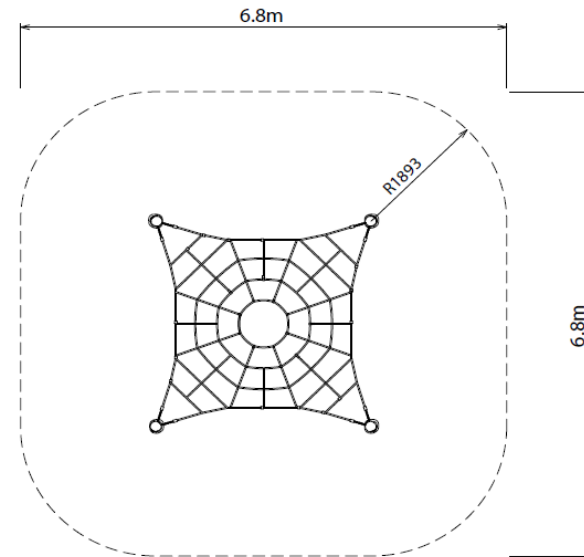

# Funnel Net

kaebelleisure Pty Ltd

**Fig. G1. Fall Zone Plan**  
Not to scale

Product Specifications	
Maximum Height	2500 mm
Maximum Fall Height	2000 mm
Fall zone	43.0 m <sup>2</sup>
Perimeter	23.9 m
Number of skilled installers	2
Target Age Groups	5+

**Fig. G3. Elevation**  
Not to scale