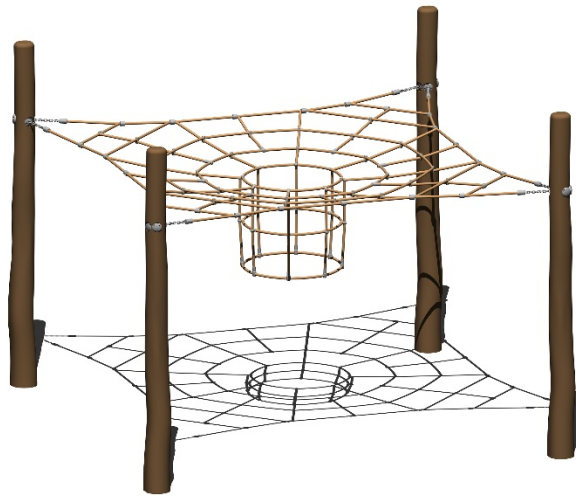

# Funnel Net

kaebelleisure Pty Ltd

**Fig. G1. Fall Zone Plan**  
Not to scale

Product Specifications	
Maximum Height	2500 mm
Maximum Fall Height	2000 mm
Fall zone	43.0 m <sup>2</sup>
Perimeter	23.9 m
Number of skilled installers	2
Target Age Groups	5+

**Fig. G3. Elevation**  
Not to scale