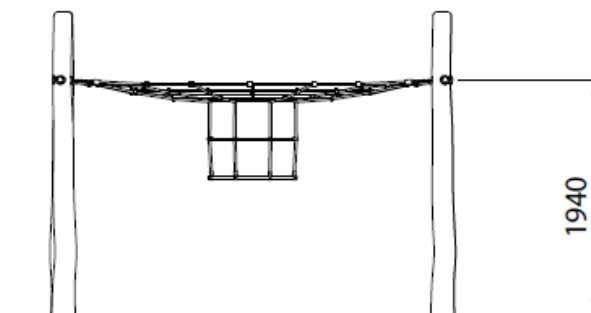

# Funnel Net

kaebelleisure Pty Ltd

**Fig. G1. Fall Zone Plan**  
Not to scale

Product Specifications	
Maximum Height	2500 mm
Maximum Fall Height	2000 mm
Fall zone	43.0 m <sup>2</sup>
Perimeter	23.9 m
Number of skilled installers	2
Target Age Groups	5+

**Fig. G3. Elevation**  
Not to scale