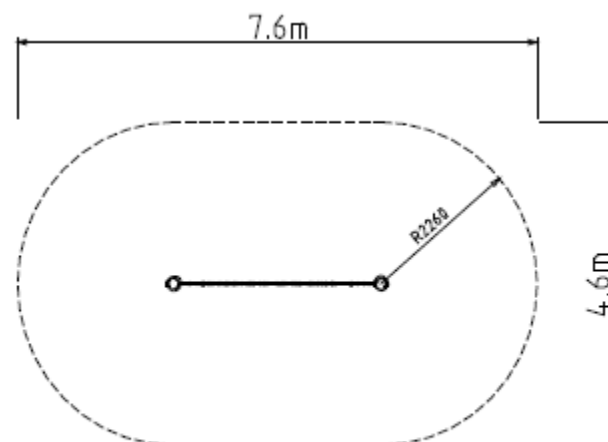

# Honeycomb Scramble

kaebelleisure Pty Ltd

Fig. G1. Fall Zone Plan  
Not to scale

Product Specifications	
Maximum Height	2500 mm
Maximum Fall Height	2500 mm
Fall zone	29.6 m <sup>2</sup>
Perimeter	20.2 m
Number of skilled installers	2
Target Age Groups	5+

Fig. G3. Elevation  
Not to scale