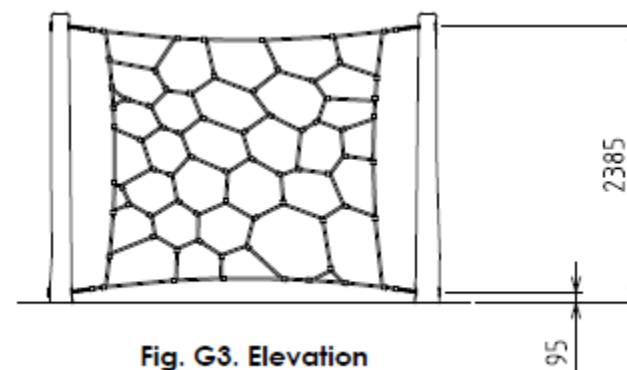

# Honeycomb Scramble

kaebelleisure Pty Ltd

Fig. G1. Fall Zone Plan  
Not to scale

Product Specifications	
Maximum Height	2500 mm
Maximum Fall Height	2500 mm
Fall zone	29.6 m <sup>2</sup>
Perimeter	20.2 m
Number of skilled installers	2
Target Age Groups	5+

Fig. G3. Elevation  
Not to scale