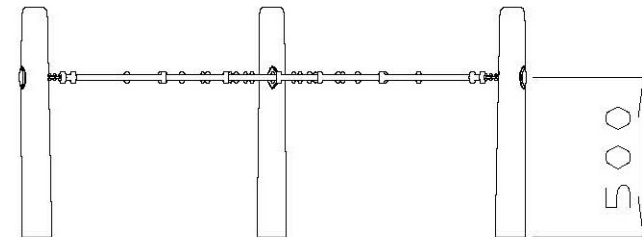

Horizontal Tri Net

kaebelleisure Pty Ltd

Fig. G1. Fall Zone Plan
Not to scale

Product Specifications	
Maximum Height	800 mm
Maximum Fall Height	800 mm
Fall zone	26.3 m ²
Perimeter	19.1 m
Number of skilled installers	2
Target Age Groups	5+

Fig. G3. Elevation
Not to scale