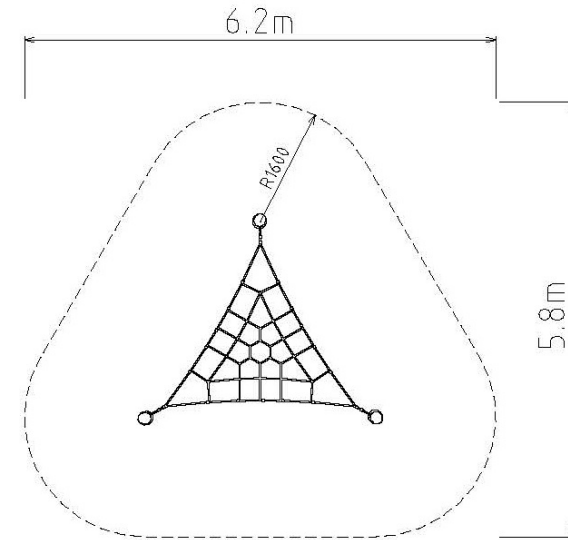

Horizontal Tri Net

kaebelleisure Pty Ltd

Fig. G1. Fall Zone Plan
Not to scale

Product Specifications	
Maximum Height	800 mm
Maximum Fall Height	800 mm
Fall zone	26.3 m ²
Perimeter	19.1 m
Number of skilled installers	2
Target Age Groups	5+

Fig. G3. Elevation
Not to scale