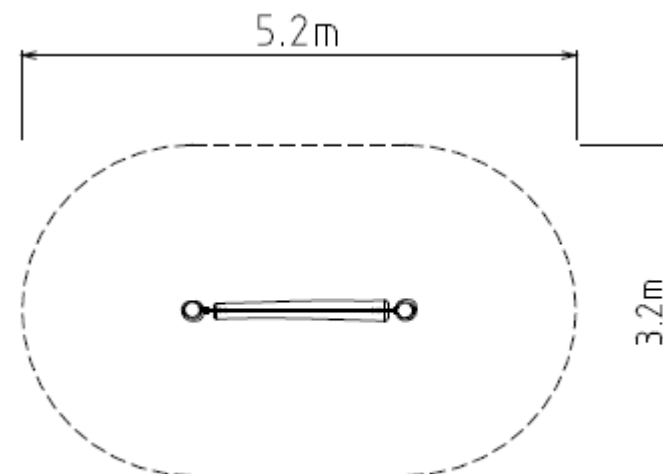

Logrunner

Fig. G1. Fall Zone Plan
Not to scale

Product Specifications	
Maximum Height	1800 mm
Maximum Fall Height	1450 mm
Fall zone	14.4 m ²
Perimeter	14.1 m
Number of skilled installers	2
Target Age Groups	5+

Fig. G3. Elevation
Not to scale