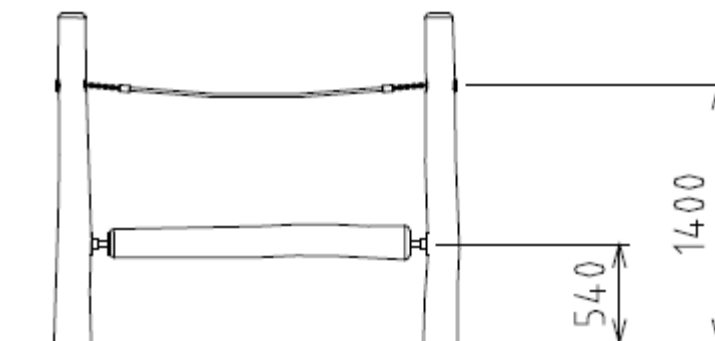

Logrunner

Fig. G1. Fall Zone Plan
Not to scale

Product Specifications	
Maximum Height	1800 mm
Maximum Fall Height	1450 mm
Fall zone	14.4 m ²
Perimeter	14.1 m
Number of skilled installers	2
Target Age Groups	5+

Fig. G3. Elevation
Not to scale