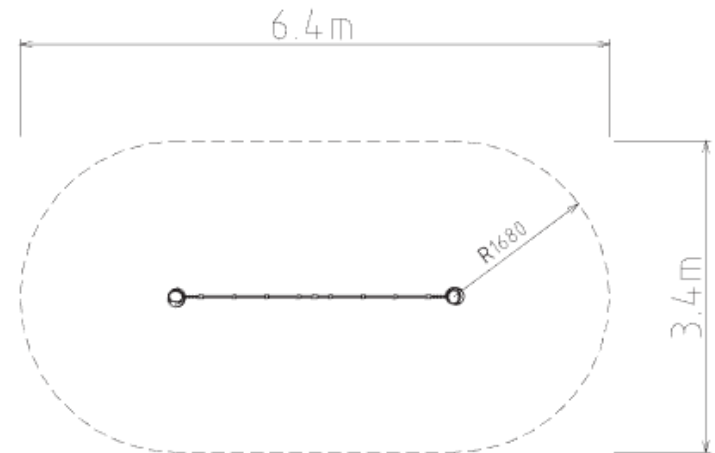

Overhead Loop Climber

Fig. G1. Fall Zone Plan
Not to scale

Product Specifications	
Maximum Height	2000 mm
Maximum Fall Height	1610 mm
Fall zone	18.9 m ²
Perimeter	16.6 m
Number of skilled installers	2
Target Age Groups	5+

Fig. G3. Elevation
Not to scale