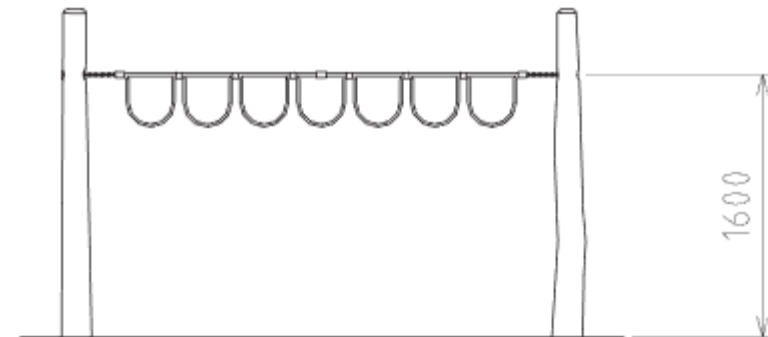

Overhead Loop Climber

Fig. G1. Fall Zone Plan
Not to scale

Product Specifications	
Maximum Height	2000 mm
Maximum Fall Height	1610 mm
Fall zone	18.9 m ²
Perimeter	16.6 m
Number of skilled installers	2
Target Age Groups	5+

Fig. G3. Elevation
Not to scale