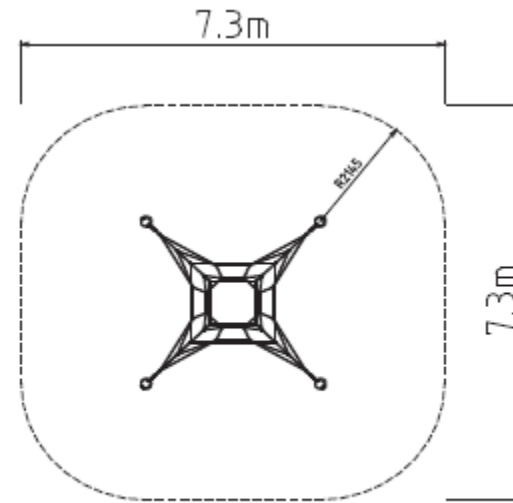

# Quadcell

kaebelleisure Pty Ltd

Fig. G1. Fall Zone Plan  
Not to scale

Product Specifications	
Maximum Height	2500 mm
Maximum Fall Height	2300 mm
Fall zone	26.3 m <sup>2</sup>
Perimeter	49.2 m
Number of skilled installers	2
Target Age Groups	5+

Fig. G3. Elevation  
Not to scale