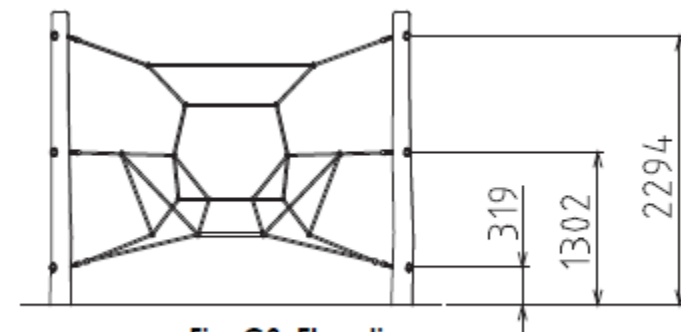

# Quadcell

kaebelleisure Pty Ltd

Fig. G1. Fall Zone Plan  
Not to scale

Product Specifications	
Maximum Height	2500 mm
Maximum Fall Height	2300 mm
Fall zone	26.3 m <sup>2</sup>
Perimeter	49.2 m
Number of skilled installers	2
Target Age Groups	5+

Fig. G3. Elevation  
Not to scale