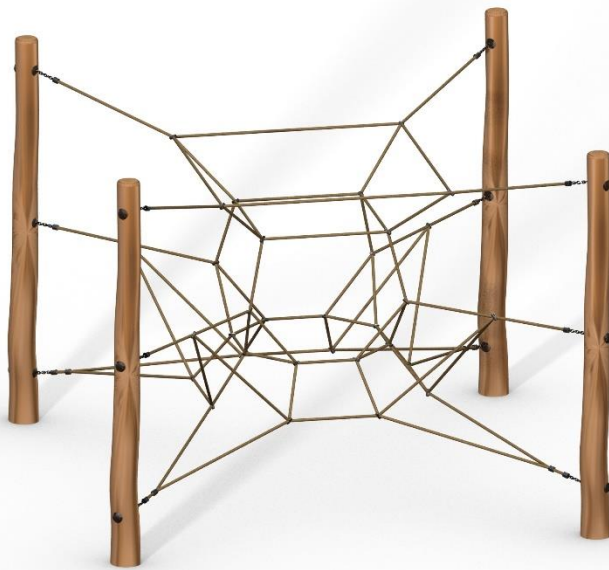

# Quadcell

kaebelleisure Pty Ltd

Fig. G1. Fall Zone Plan  
Not to scale

Product Specifications	
Maximum Height	2500 mm
Maximum Fall Height	2300 mm
Fall zone	26.3 m <sup>2</sup>
Perimeter	49.2 m
Number of skilled installers	2
Target Age Groups	5+

Fig. G3. Elevation  
Not to scale