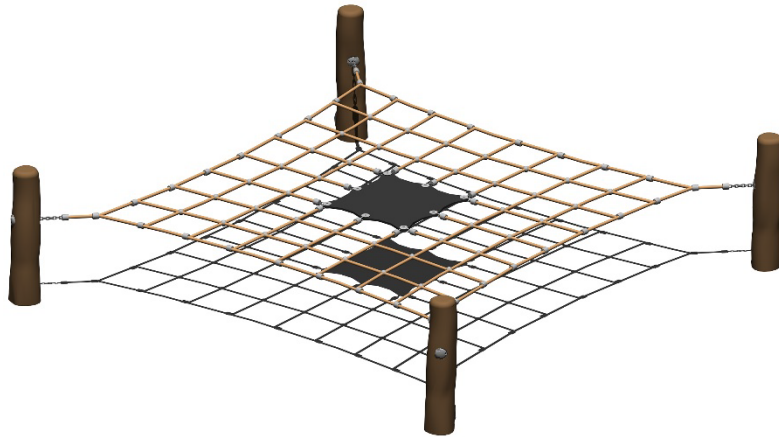

Quadtramp

Fig. G1. Fall Zone Plan
Not to scale

Product Specifications	
Maximum Height	800 mm
Maximum Fall Height	500 mm
Fall zone	36.2 m ²
Perimeter	22.0 m
Number of skilled installers	2
Target Age Groups	5+

Fig. G3. Elevation
Not to scale

Note this product can be used without soft fall if free space is maintained and short poles are used. Contact Kaebel Leisure for more information.