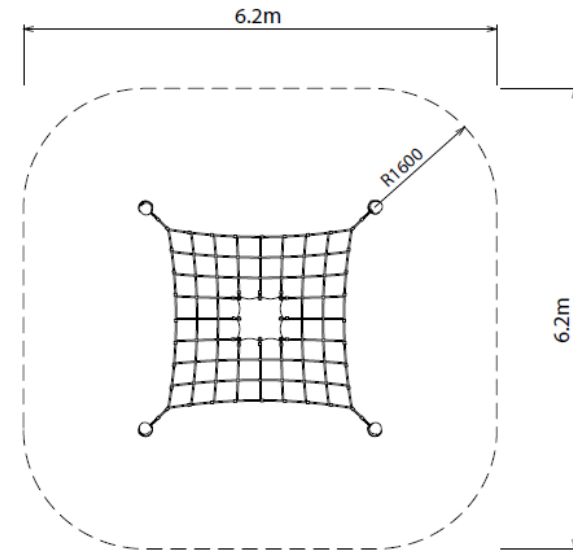

Quadtramp

Fig. G1. Fall Zone Plan
Not to scale

Product Specifications	
Maximum Height	800 mm
Maximum Fall Height	500 mm
Fall zone	36.2 m ²
Perimeter	22.0 m
Number of skilled installers	2
Target Age Groups	5+

Fig. G3. Elevation
Not to scale

Note this product can be used without soft fall if free space is maintained and short poles are used. Contact Kaebel Leisure for more information.