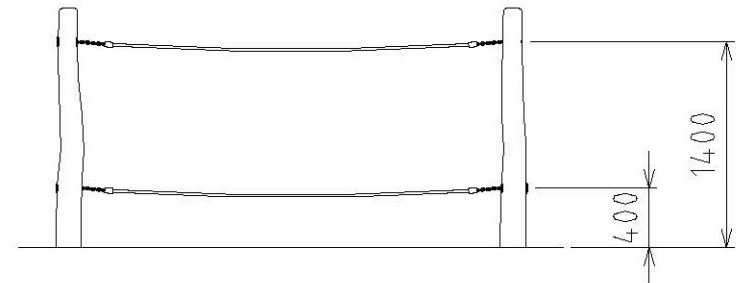

Rope Traverse

kaebelleisure Pty Ltd

Fig. G1. Fall Zone Plan
Not to scale

Product Specifications	
Maximum Height	1700 mm
Maximum Fall Height	1415 mm
Fall zone	17.6 m ²
Perimeter	16.1 m
Number of skilled installers	2
Target Age Groups	5+

Fig. G3. Elevation
Not to scale