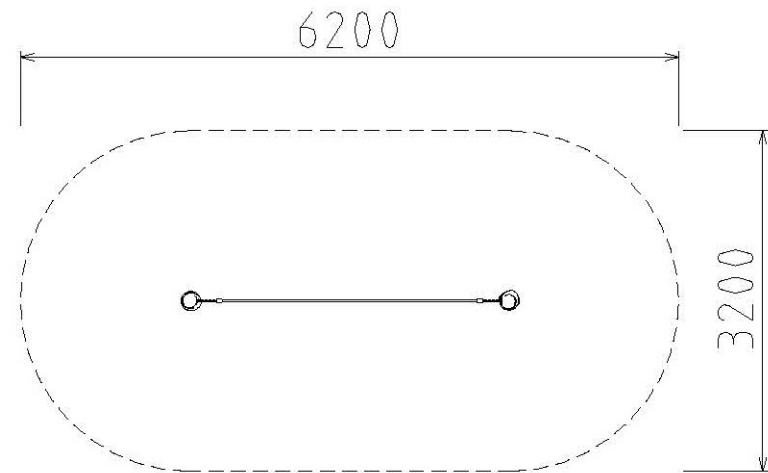

Rope Traverse

kaebelleisure Pty Ltd

Fig. G1. Fall Zone Plan
Not to scale

Product Specifications	
Maximum Height	1700 mm
Maximum Fall Height	1415 mm
Fall zone	17.6 m ²
Perimeter	16.1 m
Number of skilled installers	2
Target Age Groups	5+

Fig. G3. Elevation
Not to scale