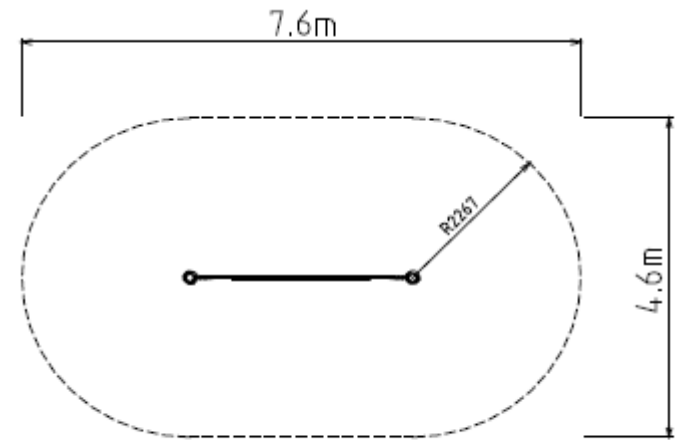

Spider Web

Fig. G1. Fall Zone Plan
Not to scale

Product Specifications	
Maximum Height	2500 mm
Maximum Fall Height	2400 mm
Fall zone	29.7m ²
Perimeter	20.2 m
Number of skilled installers	2
Target Age Groups	5+

Fig. G3. Elevation
Not to scale