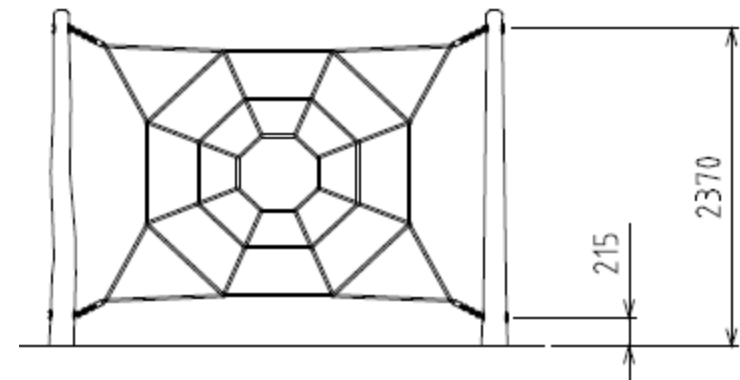

Spider Web

Fig. G1. Fall Zone Plan
Not to scale

Product Specifications	
Maximum Height	2500 mm
Maximum Fall Height	2400 mm
Fall zone	29.7m ²
Perimeter	20.2 m
Number of skilled installers	2
Target Age Groups	5+

Fig. G3. Elevation
Not to scale