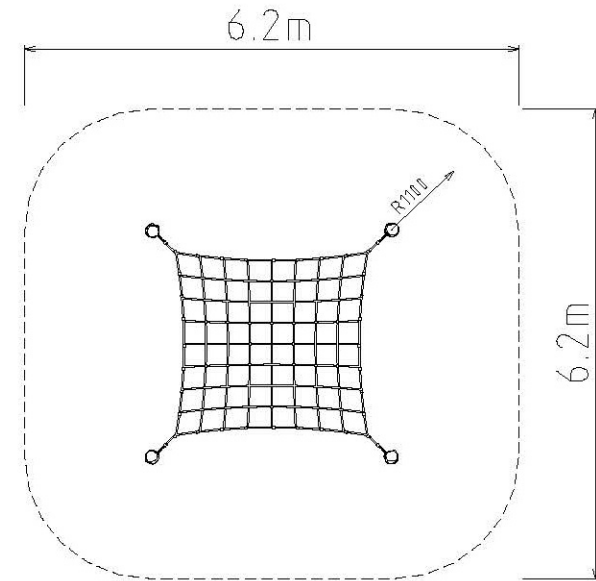

Square Net

kaebelleisure Pty Ltd

Fig. G1. Fall Zone Plan
Not to scale

Product Specifications	
Maximum Height	800 mm
Maximum Fall Height	800 mm
Fall zone	36.2 m ²
Perimeter	22.1 m
Number of skilled installers	2
Target Age Groups	5+

Fig. G3. Elevation
Not to scale