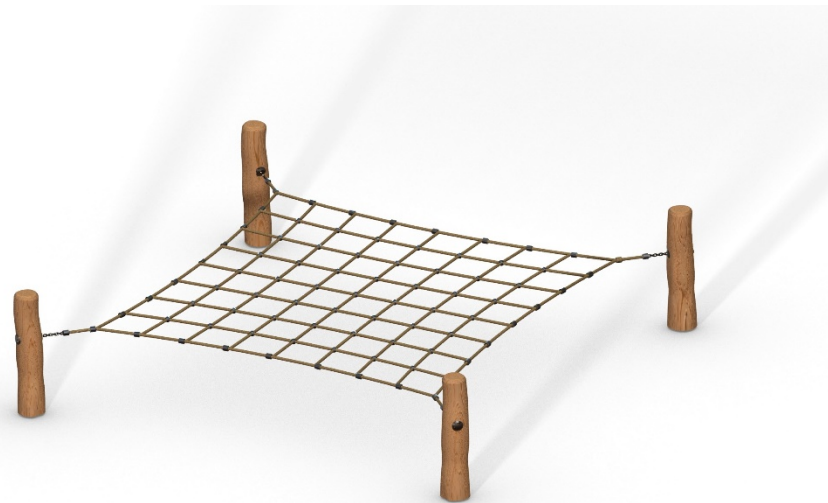

Square Net

kaebelleisure Pty Ltd

Fig. G1. Fall Zone Plan
Not to scale

Product Specifications	
Maximum Height	800 mm
Maximum Fall Height	800 mm
Fall zone	36.2 m ²
Perimeter	22.1 m
Number of skilled installers	2
Target Age Groups	5+

Fig. G3. Elevation
Not to scale