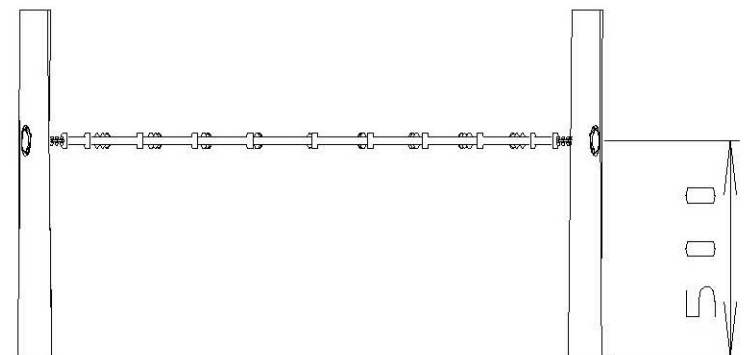

Square Net

kaebelleisure Pty Ltd

Fig. G1. Fall Zone Plan
Not to scale

Product Specifications	
Maximum Height	800 mm
Maximum Fall Height	800 mm
Fall zone	36.2 m ²
Perimeter	22.1 m
Number of skilled installers	2
Target Age Groups	5+

Fig. G3. Elevation
Not to scale