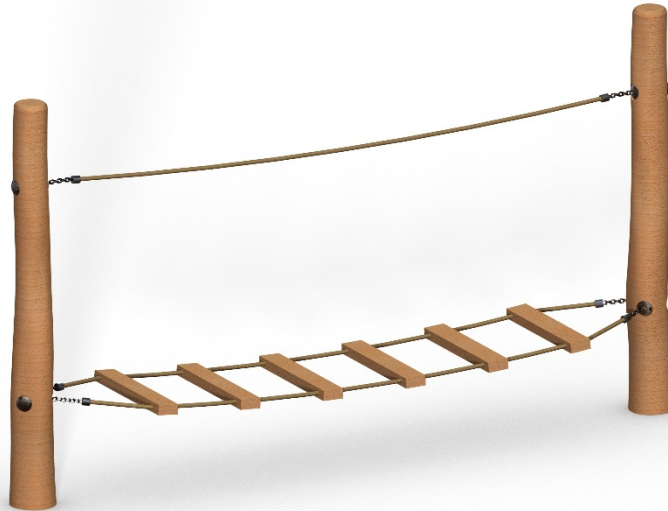

Stepper Walk 3m

kaebelleisure Pty Ltd

Fig. G1. Fall Zone Plan
Not to scale

Product Specifications	
Maximum Height	2500 mm
Maximum Fall Height	1400 mm
Fall zone	17.6 m ²
Perimeter	16 m
Number of skilled installers	2
Target Age Groups	5+

Fig. G3. Elevation
Not to scale