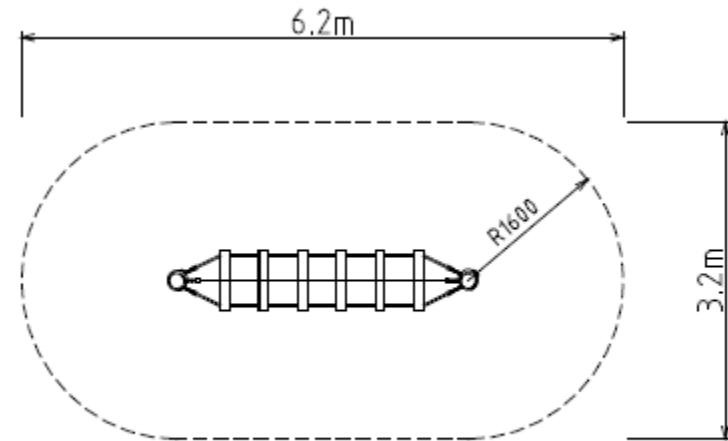

Stepper Walk 3m

kaebelleisure Pty Ltd

Fig. G1. Fall Zone Plan
Not to scale

Product Specifications	
Maximum Height	2500 mm
Maximum Fall Height	1400 mm
Fall zone	17.6 m ²
Perimeter	16 m
Number of skilled installers	2
Target Age Groups	5+

Fig. G3. Elevation
Not to scale