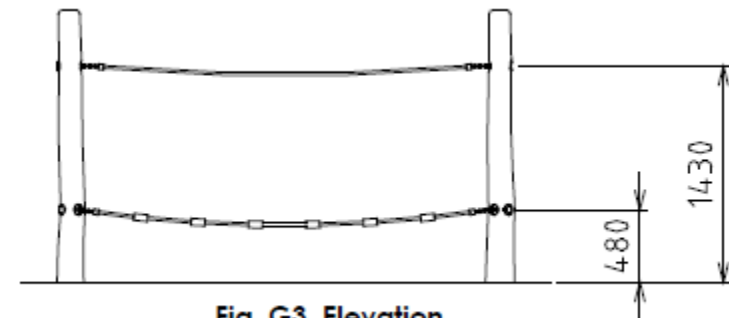

Stepper Walk 3m

kaebelleisure Pty Ltd

Fig. G1. Fall Zone Plan
Not to scale

Product Specifications	
Maximum Height	2500 mm
Maximum Fall Height	1400 mm
Fall zone	17.6 m ²
Perimeter	16 m
Number of skilled installers	2
Target Age Groups	5+

Fig. G3. Elevation
Not to scale