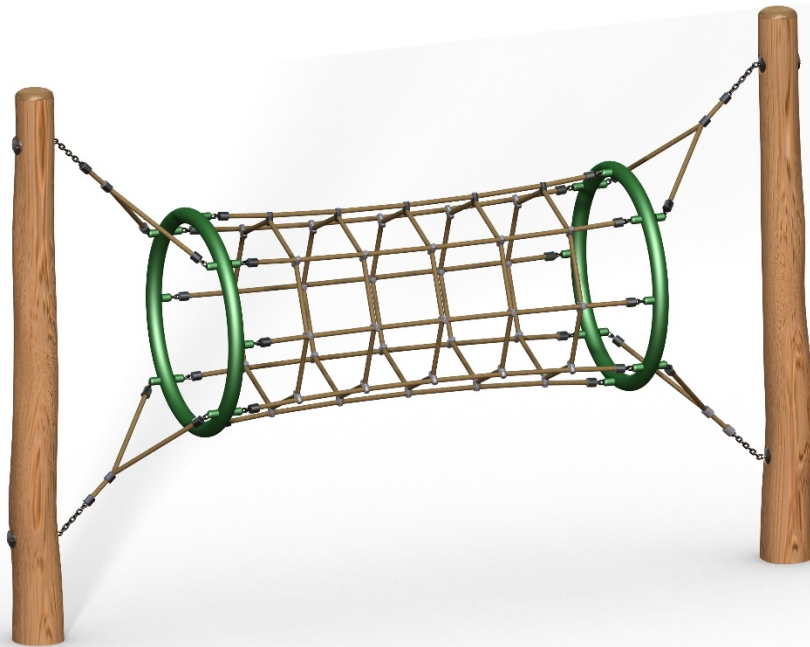

Vortex 3m

kaebelleisure Pty Ltd

Fig. G1. Fall Zone Plan
Not to scale

Product Specifications	
Maximum Height	2500 mm
Maximum Fall Height	2100 mm
Fall zone	24.7 m ²
Perimeter	18.6 m
Number of skilled installers	2
Target Age Groups	5+

Fig. G3. Elevation
Not to scale