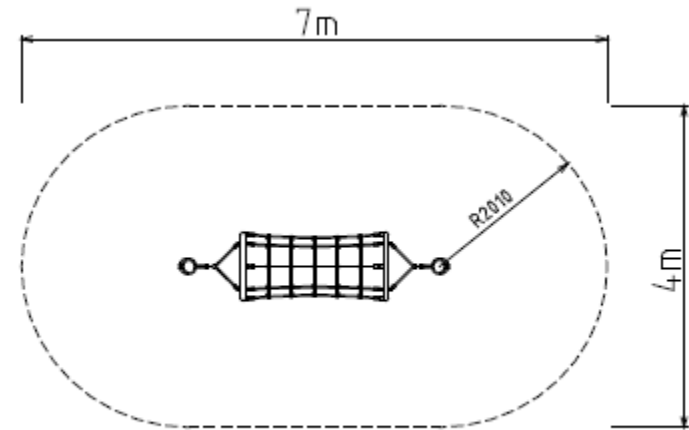

Vortex 3m

kaebelleisure Pty Ltd

Fig. G1. Fall Zone Plan
Not to scale

Product Specifications	
Maximum Height	2500 mm
Maximum Fall Height	2100 mm
Fall zone	24.7 m ²
Perimeter	18.6 m
Number of skilled installers	2
Target Age Groups	5+

Fig. G3. Elevation
Not to scale