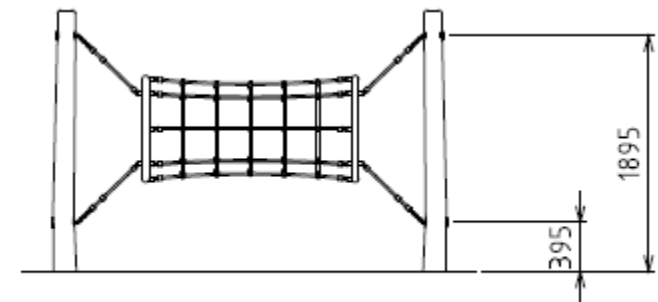

Vortex 3m

kaebelleisure Pty Ltd

Fig. G1. Fall Zone Plan
Not to scale

Product Specifications	
Maximum Height	2500 mm
Maximum Fall Height	2100 mm
Fall zone	24.7 m ²
Perimeter	18.6 m
Number of skilled installers	2
Target Age Groups	5+

Fig. G3. Elevation
Not to scale