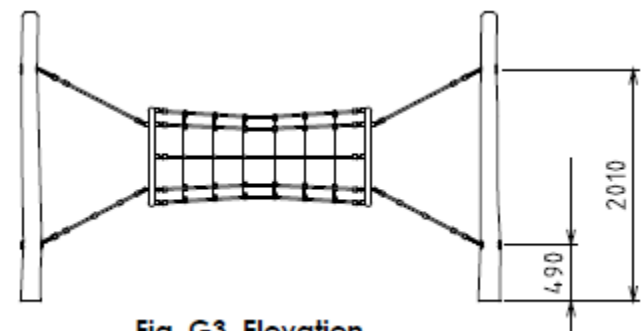

Vortex 4.2m

kaebelleisure Pty Ltd

Fig. G1. Fall Zone Plan
Not to scale

Product Specifications	
Maximum Height	2500 mm
Maximum Fall Height	2100 mm
Fall zone	29.5 m ²
Perimeter	21.0 m
Number of skilled installers	2
Target Age Groups	5+

Fig. G3. Elevation
Not to scale