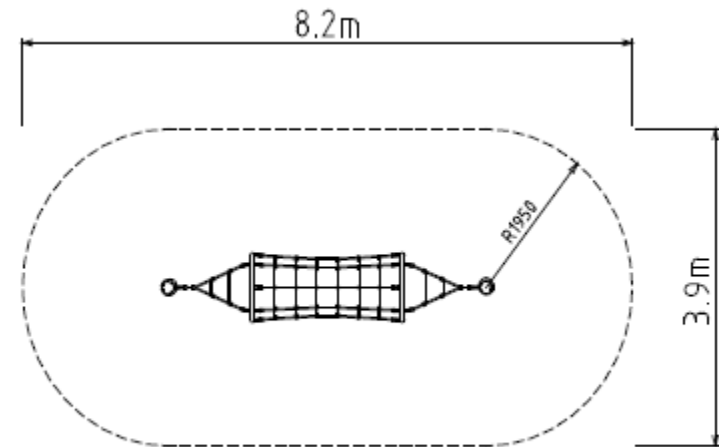

Vortex 4.2m

kaebelleisure Pty Ltd

Fig. G1. Fall Zone Plan
Not to scale

Product Specifications	
Maximum Height	2500 mm
Maximum Fall Height	2100 mm
Fall zone	29.5 m ²
Perimeter	21.0 m
Number of skilled installers	2
Target Age Groups	5+

Fig. G3. Elevation
Not to scale