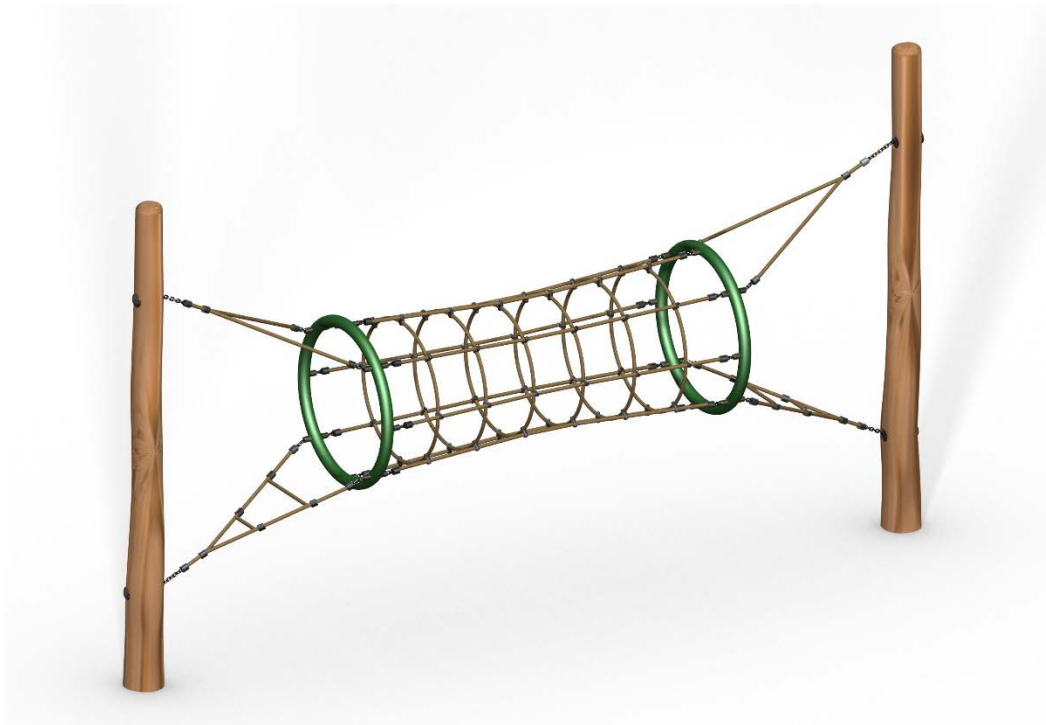

Vortex 4.2m

kaebelleisure Pty Ltd

Fig. G1. Fall Zone Plan
Not to scale

Product Specifications	
Maximum Height	2500 mm
Maximum Fall Height	2100 mm
Fall zone	29.5 m ²
Perimeter	21.0 m
Number of skilled installers	2
Target Age Groups	5+

Fig. G3. Elevation
Not to scale