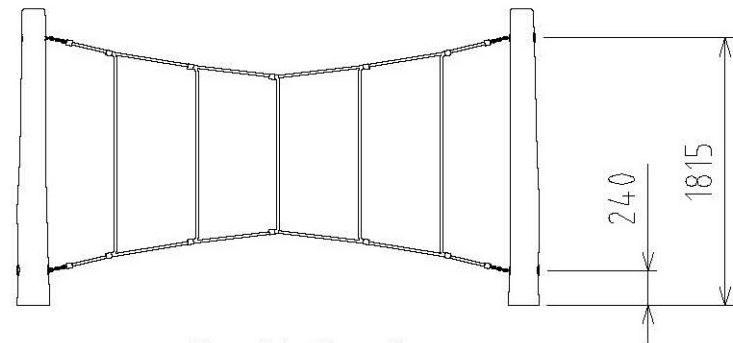

Wiggle Walk

Fig. G1. Fall Zone Plan
Not to scale

Product Specifications	
Maximum Height	2100 mm
Maximum Fall Height	1800 mm
Fall zone	21.9 m ²
Perimeter	17.6 m
Number of skilled installers	2
Target Age Groups	5+

Fig. G3. Elevation
Not to scale