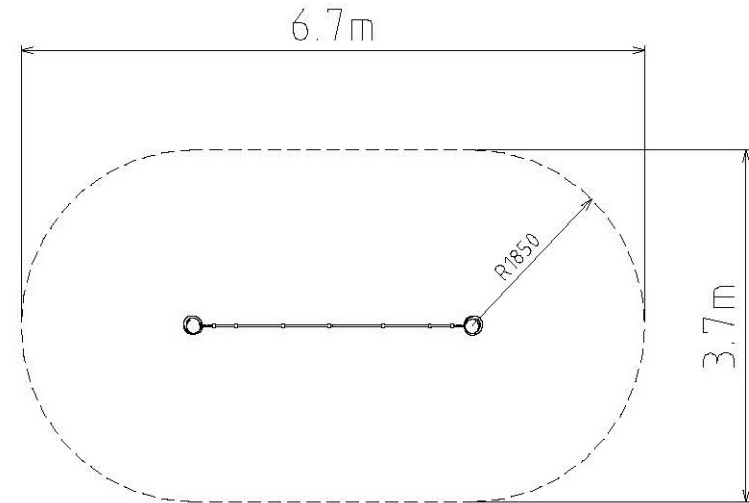

Wiggle Walk

Fig. G1. Fall Zone Plan
Not to scale

Product Specifications	
Maximum Height	2100 mm
Maximum Fall Height	1800 mm
Fall zone	21.9 m ²
Perimeter	17.6 m
Number of skilled installers	2
Target Age Groups	5+

Fig. G3. Elevation
Not to scale