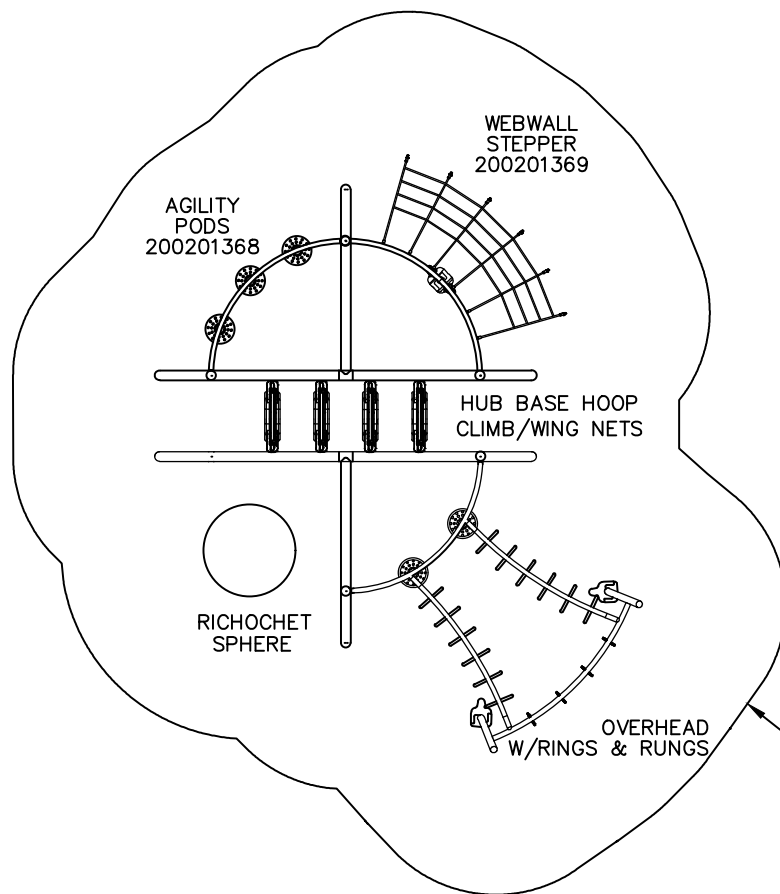

SOFT FALL AREA: 79.2 (sq.m)
PERIMETER: 33.4 (lin.m)

APPROX AREA (sq.m.): - APPROX PERIMETER (lin.m.): -