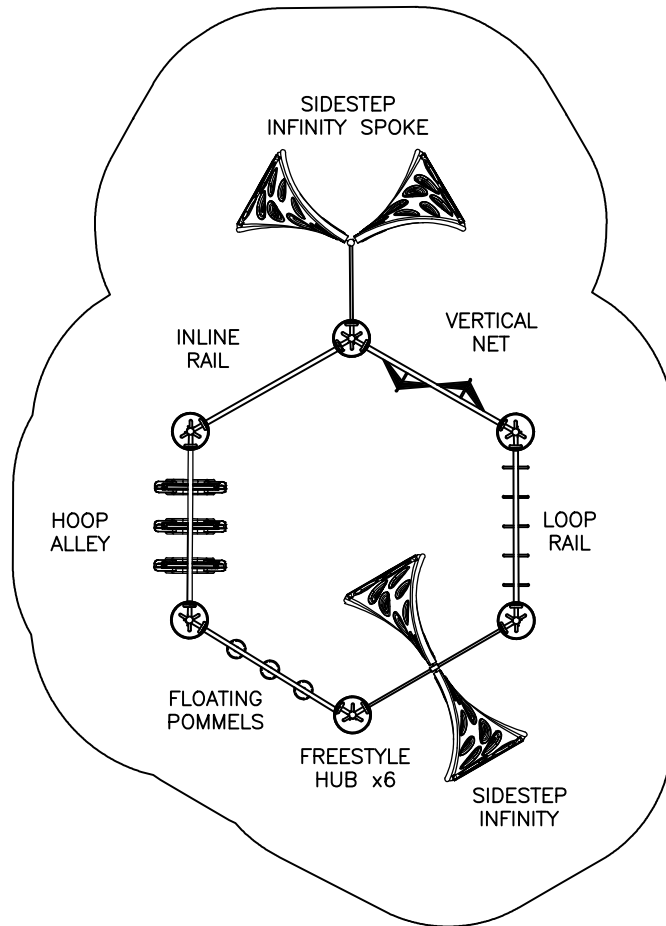

Age Range: 5 - 12

Capacity: 21

Play Events: 7

Recycled: 15%

Playgrounds Fun & Easy!

SOFT FALL AREA: 79.3 (sq.m)
PERIMETER: 33.7 (lin.m)

APPROX AREA (sq.m.): - APPROX PERIMETER (lin.m.): -

DO NOT SCALE

QU067269
LITTLE TIKES COMMERCIAL
AUSTEK PLAY

DRAWING No.: A0001 REV: A
DRN: S. NORDON SCALE 1:100 SIZE A4
DATE: 10/04/17 SHEET 1 OF 1

- Heights above Playground surface are shown on decks and all play equipment. i.e. Ⓞ = 400mm
- Impact absorbing ground cover is required under and around all play equipment.
- The min. recommended fall zone around the entire play structure is shown. This zone is to be free of all tripping or collision hazards (i.e. roots, rocks, border material, etc).
- Site layout and dimensions are subject to verification prior to installation.
- Dimensions in millimetres unless stated otherwise.