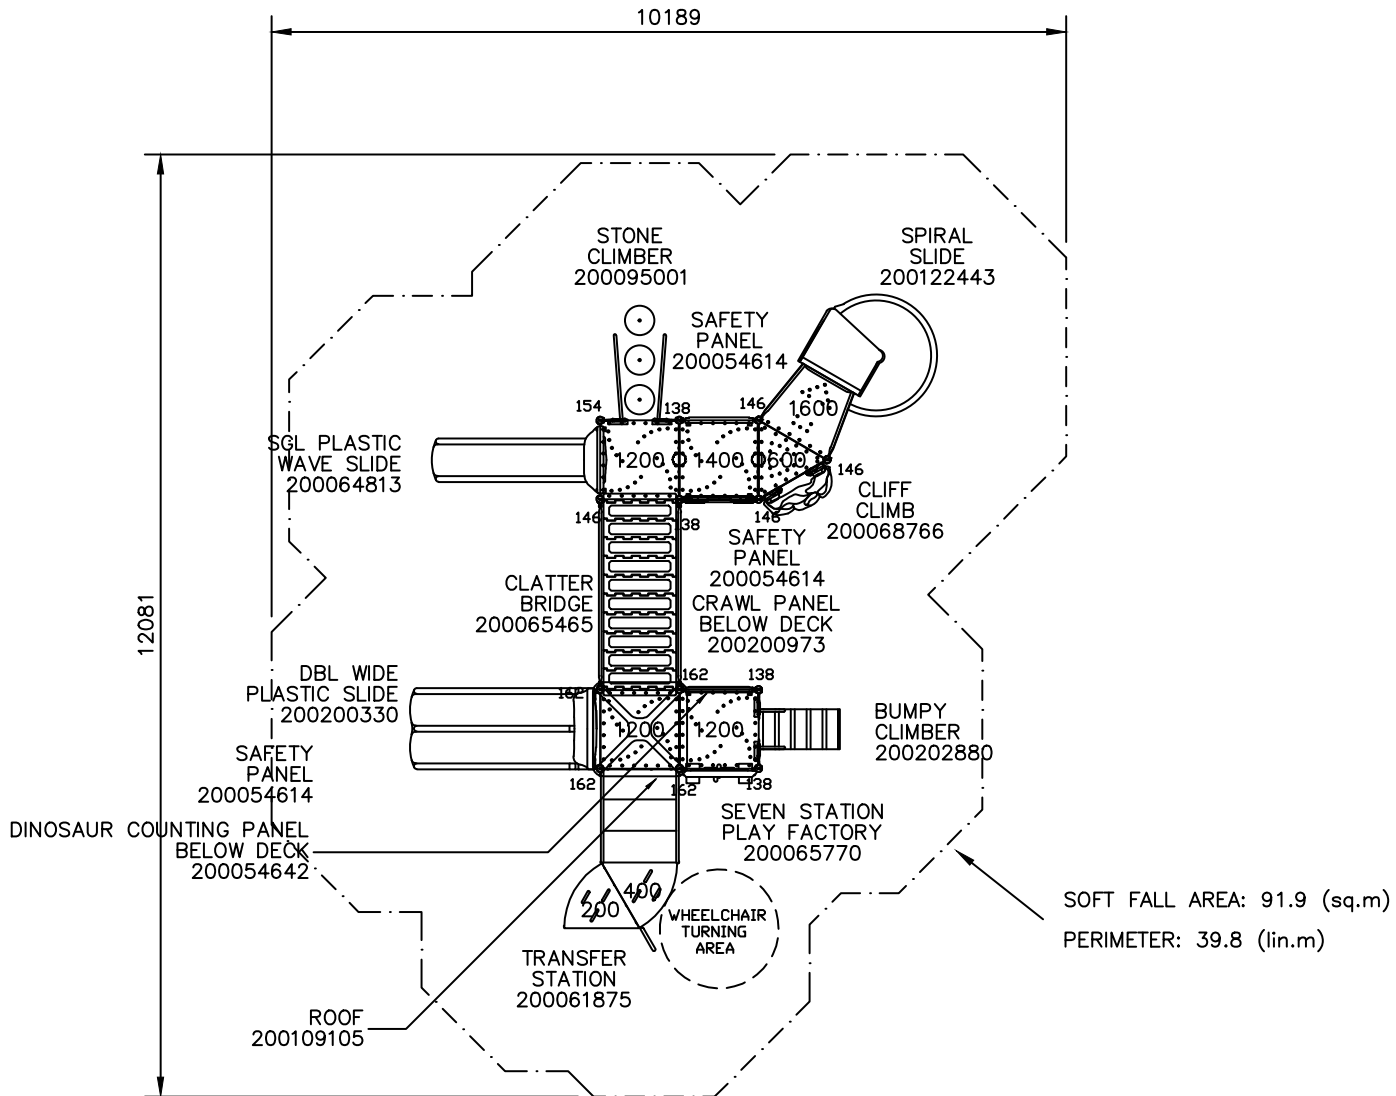

APPROX AREA (sq.m.): - APPROX PERIMETER (lin.m.): -

DO NOT SCALE

QU067287
LITTLE TIKES COMMERCIAL
AUSTEK PLAY

DRAWING No.: A0001 REV: A

DRN: S. NORDON SCALE 1:100 SIZE
DATE: 10/04/17 SHEET 1 OF 1 A4

DISTRIBUTED BY