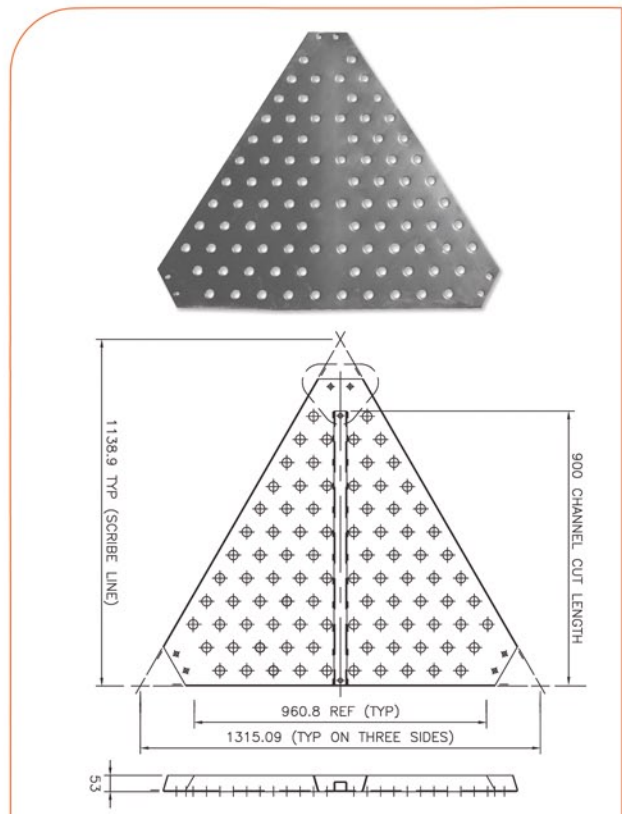

DCK104 Playbooster Deck Triangular PVC coated