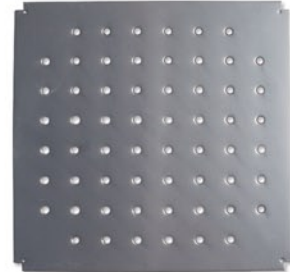

DECKS

DCK131 Extreme Deck Powder coated

DCKA131 Powder coated Square Deck Aluminium Extreme

DCK112 Ultimate Deck Square PVC coated

DKO124 Square Deck for Kid Kube playgrounds

DECKS

DCK119 Extreme Deck PVC coated

DCK108 Kid Kube Deck '95 PVC coated

DCK10001 Contained Deck Plastic

DCK101 Playbooster 1/2 Deck Rectangular PVC coated

DECKS

DKO103 Triangular Deck for Kid Kube playgrounds

DCK113 Ultimate Deck Triangular PVC coated

DCK111 Ultimate Deck Observation PVC coated

DCK104 Playbooster Deck Triangular PVC coated