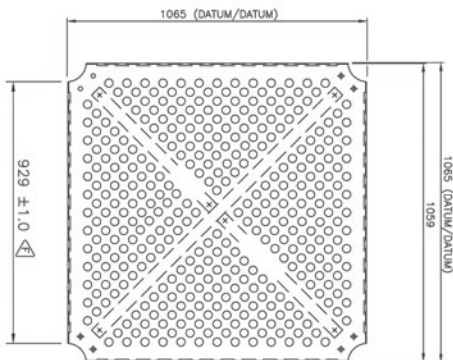

DECKS

DCK131 Extreme Deck Powder coated

DCKA131 Powder coated Square Deck Aluminium Extreme

DCK112 Ultimate Deck Square PVC coated

DKO124 Square Deck for Kid Kube playgrounds

DECKS

DCK119 Extreme Deck PVC coated

DCK108 Kid Kube Deck '95 PVC coated

DCK10001 Contained Deck Plastic

DCK101 Playbooster 1/2 Deck Rectangular PVC coated

DECKS

DKO103 Triangular Deck for Kid Kube playgrounds

DCK113 Ultimate Deck Triangular PVC coated