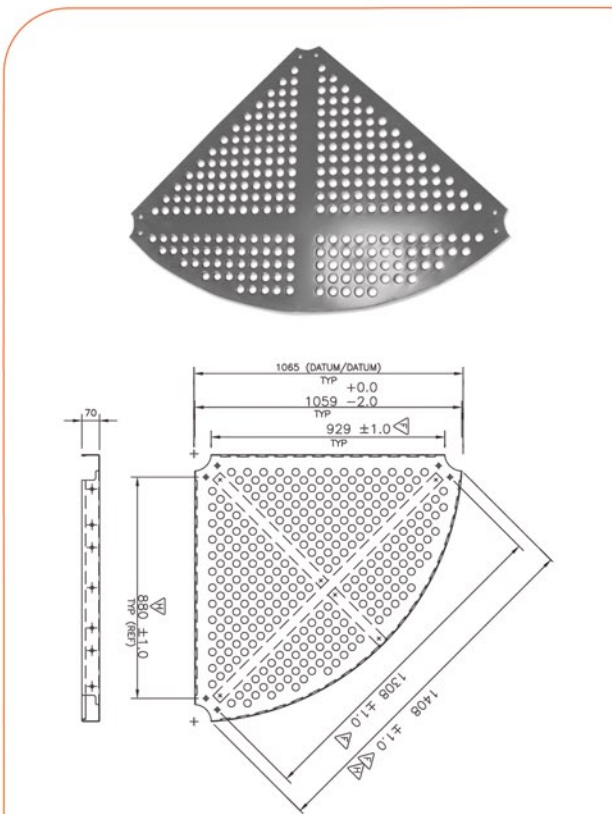

DCK108 Kid Kube Deck '95 PVC coated

DCK10001 Contained Deck Plastic

DCK101 Playbooster 1/2 Deck Rectangular PVC coated

DECKS

DKO103 Triangular Deck for Kid Kube playgrounds

DCK113 Ultimate Deck Triangular PVC coated