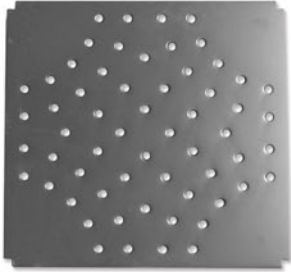

DECKS

DCK131 Extreme Deck Powder coated

DCKA131 Powder coated Square Deck Aluminium Extreme

DCK112 Ultimate Deck Square PVC coated

DKO124 Square Deck for Kid Kube playgrounds

DECKS

DCK119 Extreme Deck PVC coated

DCK108 Kid Kube Deck '95 PVC coated

DCK10001 Contained Deck Plastic

DCK101 Playbooster 1/2 Deck Rectangular PVC coated

DECKS

DKO103 Triangular Deck for Kid Kube playgrounds

DCK113 Ultimate Deck Triangular PVC coated

DCK111 Ultimate Deck Observation PVC coated

DCK104 Playbooster Deck Triangular PVC coated