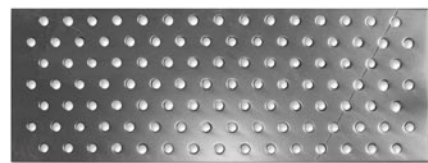

DECKS

DCK131 Extreme Deck Powder coated

DCKA131 Powder coated Square Deck Aluminium Extreme

DCK112 Ultimate Deck Square PVC coated

DKO124 Square Deck for Kid Kube playgrounds

DECKS

DCK119 Extreme Deck PVC coated

DCK108 Kid Kube Deck '95 PVC coated

DCK10001 Contained Deck Plastic

DCK101 Playbooster 1/2 Deck Rectangular PVC coated

DECKS

DKO103 Triangular Deck for Kid Kube playgrounds

DCK113 Ultimate Deck Triangular PVC coated

DCK111 Ultimate Deck Observation PVC coated

DCK104 Playbooster Deck Triangular PVC coated