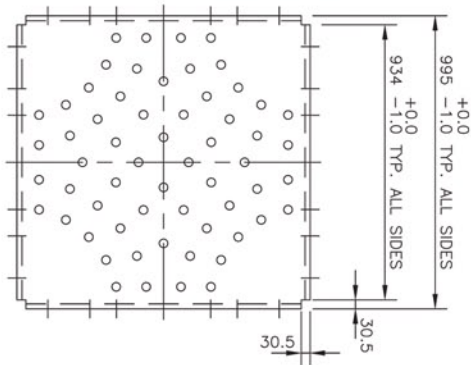

DECKS

DCK131 Extreme Deck Powder coated

DCKA131 Powder coated Square Deck Aluminium Extreme

DCK112 Ultimate Deck Square PVC coated

DKO124 Square Deck for Kid Kube playgrounds

DECKS

DCK119 Extreme Deck PVC coated

DCK108 Kid Kube Deck '95 PVC coated

DCK10001 Contained Deck Plastic

DCK101 Playbooster 1/2 Deck Rectangular PVC coated

DECKS

DKO103 Triangular Deck for Kid Kube playgrounds

DCK113 Ultimate Deck Triangular PVC coated