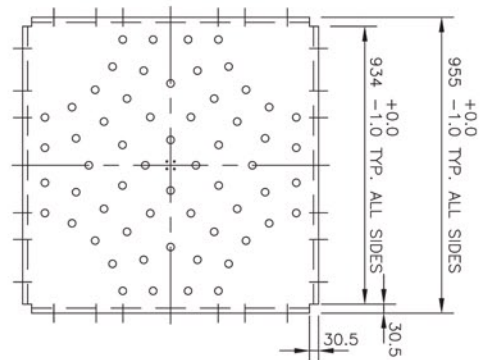

DECKS

DCK131 Extreme Deck Powder coated

DCKA131 Powder coated Square Deck Aluminium Extreme

DCK112 Ultimate Deck Square PVC coated

DKO124 Square Deck for Kid Kube playgrounds

DECKS

DCK119 Extreme Deck PVC coated