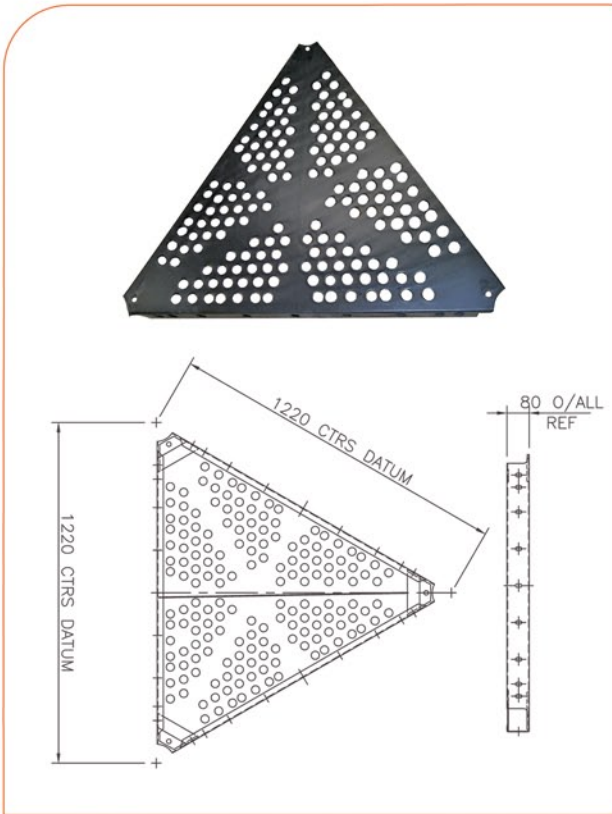

DCK108 Kid Kube Deck '95 PVC coated

DCK10001 Contained Deck Plastic

DCK101 Playbooster 1/2 Deck Rectangular PVC coated

DECKS

DKO103 Triangular Deck for Kid Kube playgrounds

DCK113 Ultimate Deck Triangular PVC coated

DCK111 Ultimate Deck Observation PVC coated

DCK104 Playbooster Deck Triangular PVC coated