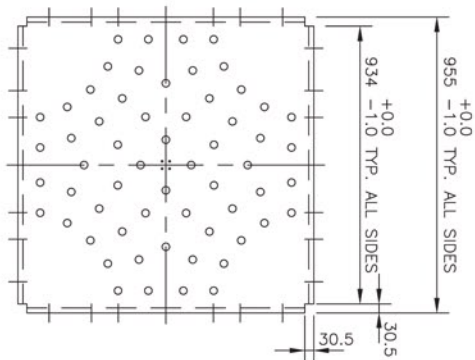

DECKS

DCK131 Extreme Deck Powder coated

DCKA131 Powder coated Square Deck Aluminium Extreme

DCK112 Ultimate Deck Square PVC coated

DKO124 Square Deck for Kid Kube playgrounds

DECKS

DCK119 Extreme Deck PVC coated