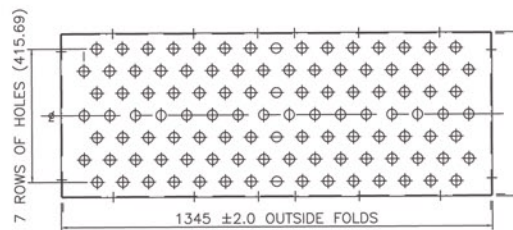

DCK101 Playbooster 1/2 Deck Rectangular PVC coated