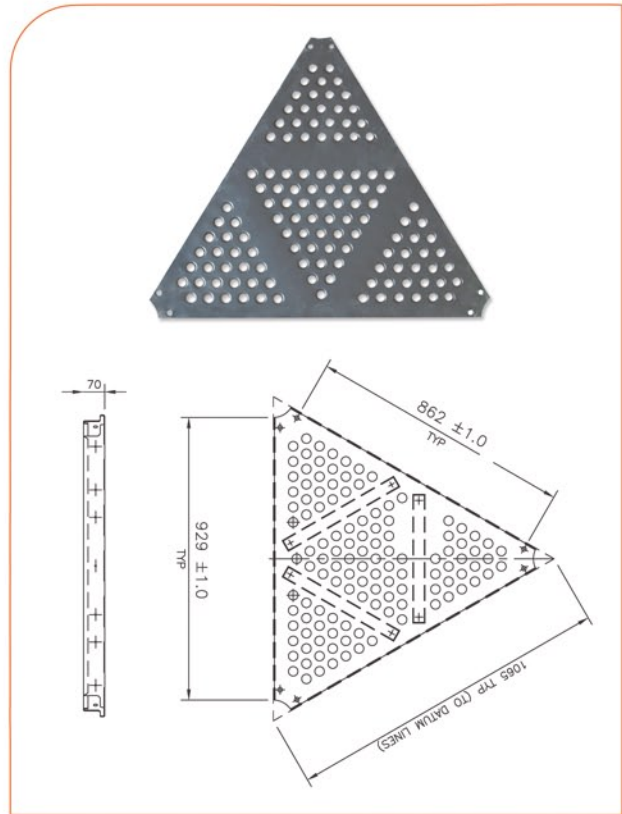

DCK108 Kid Kube Deck '95 PVC coated

DCK10001 Contained Deck Plastic

DCK101 Playbooster 1/2 Deck Rectangular PVC coated

DECKS

DKO103 Triangular Deck for Kid Kube playgrounds

DCK113 Ultimate Deck Triangular PVC coated