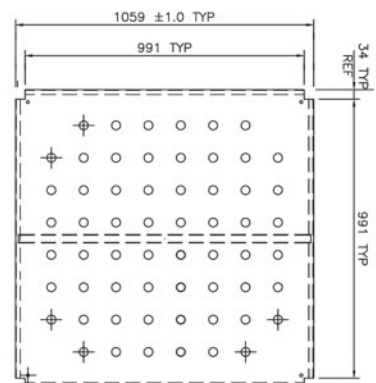

DCK108 Kid Kube Deck '95 PVC coated

DCK10001 Contained Deck Plastic

DCK101 Playbooster 1/2 Deck Rectangular PVC coated

DECKS

DKO103 Triangular Deck for Kid Kube playgrounds

DCK113 Ultimate Deck Triangular PVC coated