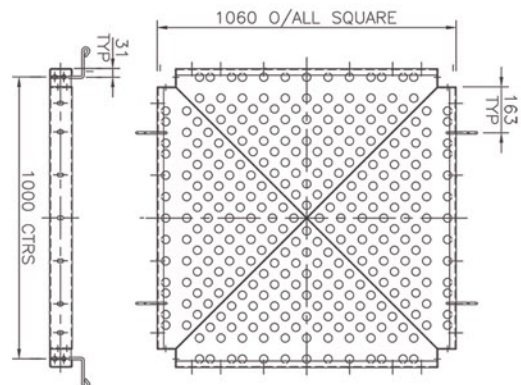

DECKS

DCK131 Extreme Deck Powder coated

DCKA131 Powder coated Square Deck Aluminium Extreme

DCK112 Ultimate Deck Square PVC coated

DKO124 Square Deck for Kid Kube playgrounds

DECKS

DCK119 Extreme Deck PVC coated