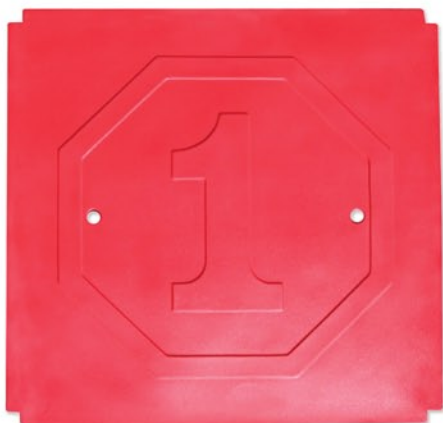

DECKS

DCK131 Extreme Deck Powder coated

DCKA131 Powder coated Square Deck Aluminium Extreme

DCK112 Ultimate Deck Square PVC coated

DKO124 Square Deck for Kid Kube playgrounds

DECKS

DCK119 Extreme Deck PVC coated

DCK108 Kid Kube Deck '95 PVC coated

DCK10001 Contained Deck Plastic

DCK101 Playbooster 1/2 Deck Rectangular PVC coated

DECKS

DKO103 Triangular Deck for Kid Kube playgrounds

DCK113 Ultimate Deck Triangular PVC coated

DCK111 Ultimate Deck Observation PVC coated

DCK104 Playbooster Deck Triangular PVC coated