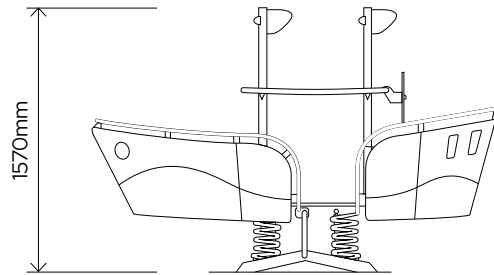

BONNIE SPRING TOY

Manufactured by HAGS

TOP VIEW

SIDE ELEVATION

PLAY VALUES

BALANCING	COORDINATION	CREATIVE PLAY	EXCITING MOVEMENT	GROSS MOTOR SKILLS	INTERACTIVE
LOCOMOTOR PLAY	PARENT-CARER FRIENDLY	PRETENDING	ROCKING	SITTING	SOCIAL PLAY

PRODUCT INFORMATION

AGE 5-12	C.F.H. 900	USERS 9
-------------	---------------	------------

VIEW PRODUCT WEBPAGE