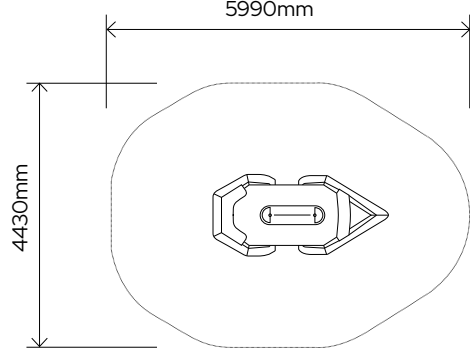

TOP VIEW

SIDE ELEVATION