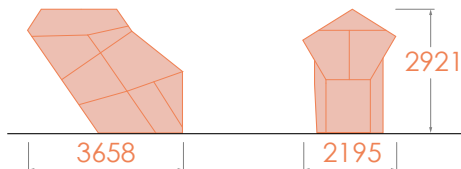

EDGE

👤 =9
📍 =7
📏 =26m²
📏 =27m
📏 =53m²

Contact your local distributor for installation instructions or detailed specifications.

*Fallzone in shaded region
Softfall to AS 4685:1

BO-E-01

BO-E-02

BO-E-03