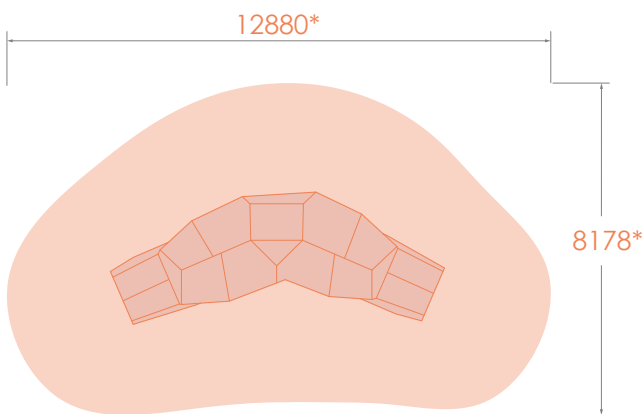

TITAN

👤 =18
📍 =16
📏 =55m²
📏 =34m
📏 =81m²

Contact your local distributor for installation instructions or detailed specifications.

*Fallzone in shaded region
Softfall to AS 4685:1

BO-T-01

BO-T-02

BO-T-03