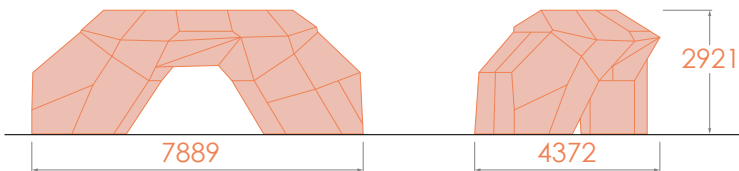

TITAN

👤 =18
📍 =16
📏 =55m²
📏 =34m
📏 =81m²

Contact your local distributor for installation instructions or detailed specifications.

*Fallzone in shaded region
Softfall to AS 4685:1

BO-T-01

BO-T-02

BO-T-03