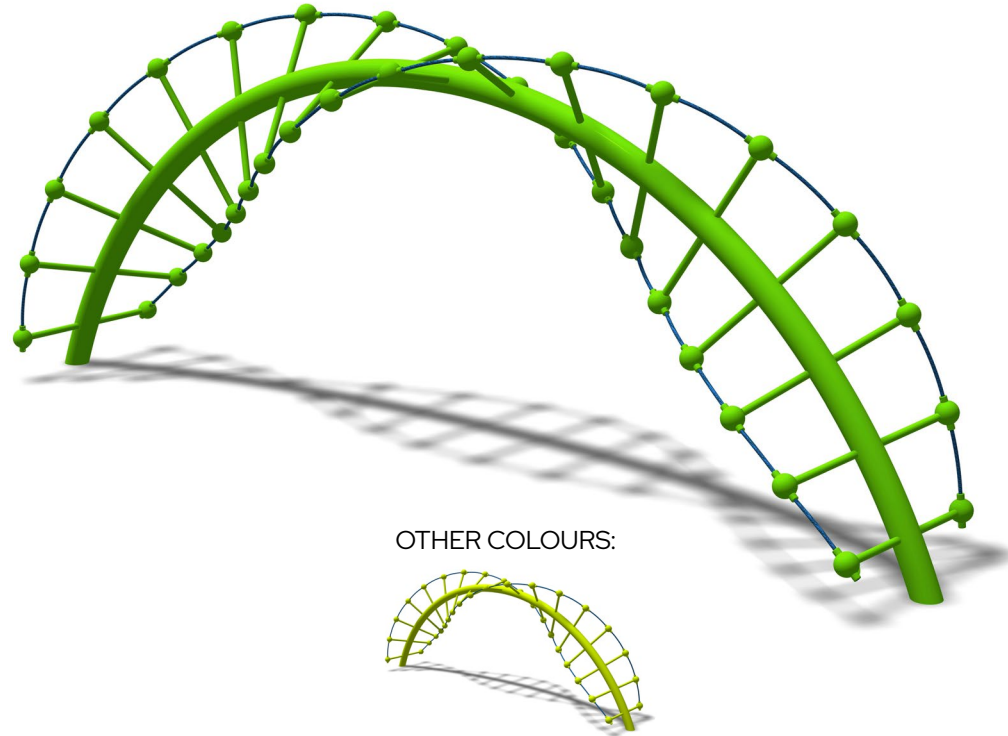

DNA CLIMBER

Manufactured by HAGS

TOP VIEW

SIDE ELEVATION

OTHER COLOURS:

VIEW PRODUCT
WEBPAGE

PLAY VALUES

PRODUCT INFORMATION