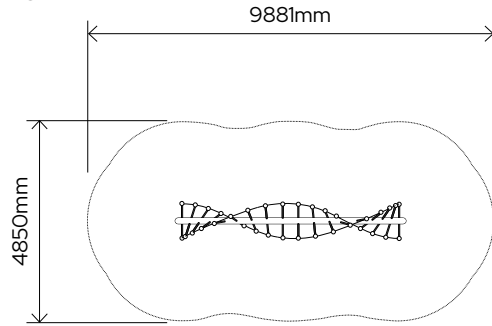

DNA CLIMBER

Manufactured by HAGS

TOP VIEW

SIDE ELEVATION

OTHER COLOURS:

VIEW PRODUCT
WEBPAGE

PLAY VALUES

PRODUCT INFORMATION