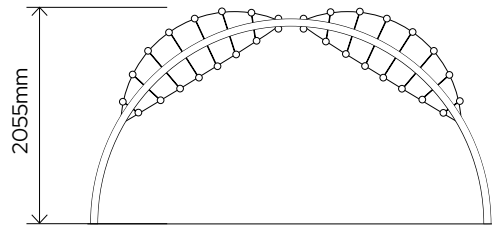

DNA CLIMBER

Manufactured by HAGS

TOP VIEW

SIDE ELEVATION

OTHER COLOURS:

VIEW PRODUCT
WEBPAGE

PLAY VALUES

PRODUCT INFORMATION