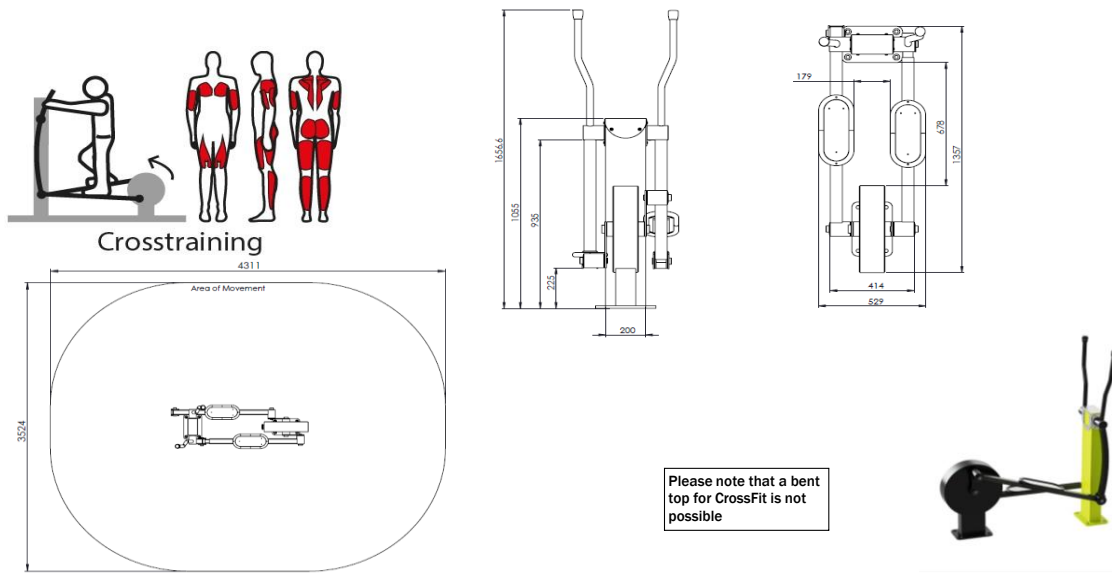

Technical information Denfit UrbanGym - CrossFit

Crossfit	The basic exercise is Crosstraining, follow the instruction pictogram. Many alternative exercises are possible on the CrossFit. Check out the QR code that leads to all training possibilities.	
Accessories	Instruction pictogram and QR code	
Material	All main posts hot dipped galvanized and powder coated (in many different RAL colours) steel. The bent top is of stainless steel 304 and can be coated in the same color as the post. The straight top is of stainless steel 304, ceramic pearled. Other steel parts (seat, handles, frames) hot zinc flame sprayed and textured powder coated in Noir Sablé. Tubes stainless steel 304 ceramic pearled. Optional floor is hot dipped galvanized and covered with wet pour in black. The installation frame is of hot dipped galvanized steel.	
Dimensions material	Main post: 200 x 100 x 4 mm Square tubes: 60 x 40 x 3 mm Round tubes/handles: \varnothing 33,7 x 3 mm floor frame: 60 x 40 x 3 mm covered with 10-15 mm wet pour Floor: 1800 x 900 x 60 mm	
Area of movement	15,2 m ²	
Fall protection	no	
Assembly	Preassembled sections	
Free height of fall	260 mm	
intended for	adults and youth > 1400 mm	
max. user weight	120 kg	
Anchoring	On installation frame in the ground no fluid concrete needed follow the instructions in the service manual 	Installation on own floor frame on soft surface - on concrete - in tarmac follow the instructions in the service manual 
	Installation directly on concrete (not tarmac) installation without own floor directly on tarmac is not possible follow the instructions in the service manual 	
Certification:	EN 16630-2015: for permanently installed outdoor fitness equipment	
Notice:	<i>Not intended for children >1400 mm</i> <i>The Denfit Gym equipment should not be used if you are suffering from physiological problems.</i> <i>Avoid exaggerated physical exhaustion. In case of doubt please contact your doctor before use.</i> <i>Inspect the equipment before use. Don't use it if it appears damaged or inoperable.</i>	