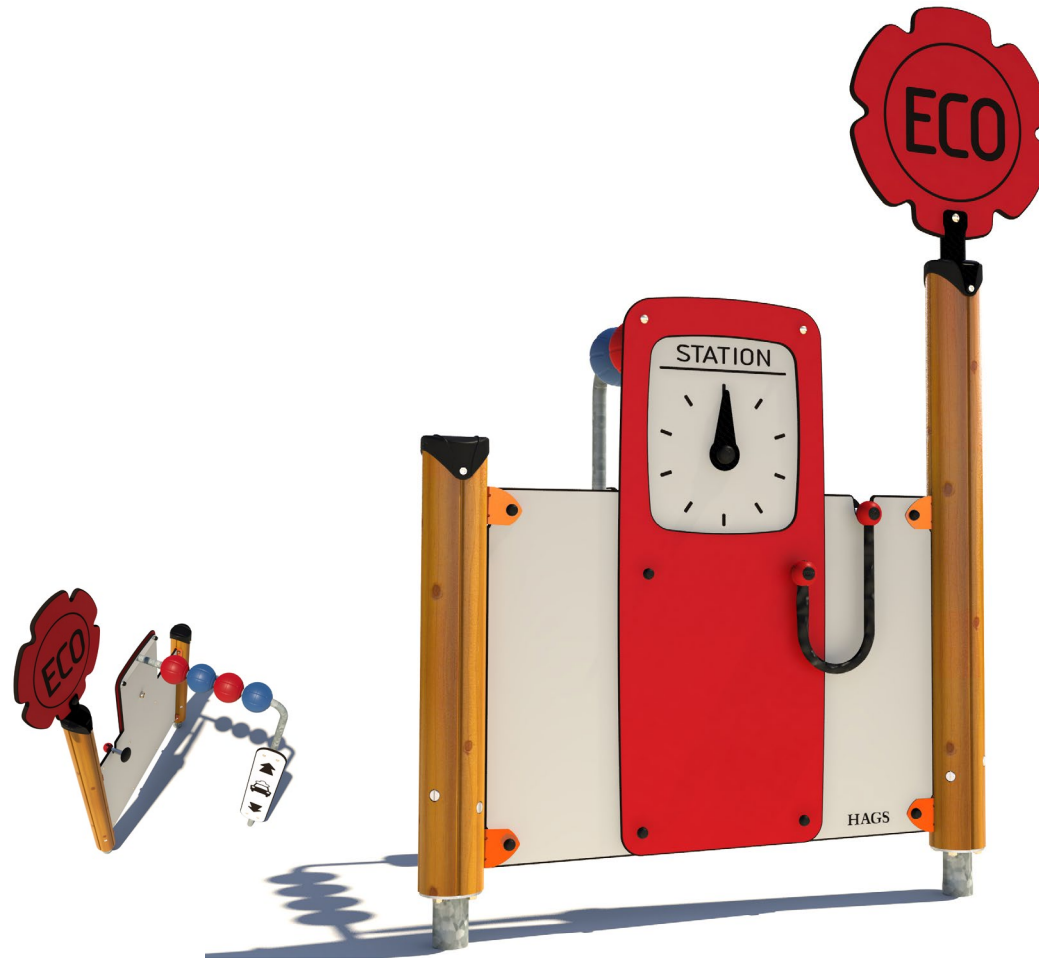

# ECO-STATION

Manufactured by HAGS

TOP VIEW

SIDE ELEVATION

## PLAY VALUES

ACCESSIBLE	COMMUNICATING	EASY ACCESS	FINE MOTOR SKILLS	GROUND LEVEL GAMES	IMAGINE
INCLUSIVE	INTERACTIVE	OBJECT PLAY	PRETENDING	SENSORY	TACTILE