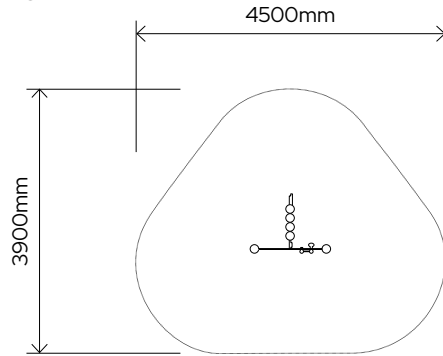

# ECO-STATION

Manufactured by HAGS

TOP VIEW

SIDE ELEVATION