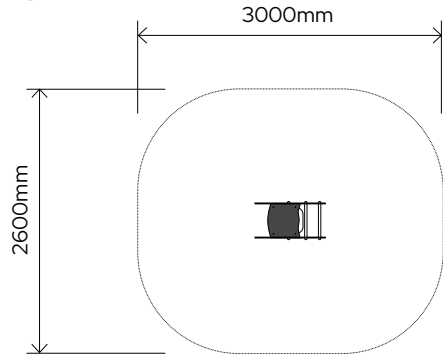

GROLLY SPRING TOY

Manufactured by HAGS

TOP VIEW

SIDE ELEVATION

OTHER COLOURS:

PLAY VALUES

BALANCING	COORDINATION	CREATIVE PLAY	EXCITING MOVEMENT	FANTASY PLAY	GROSS MOTOR SKILLS
LOCOMOTOR PLAY	PARENT-CARER FRIENDLY	PRETENDING	ROCKING	SITTING	VISUALLY STIMULATING