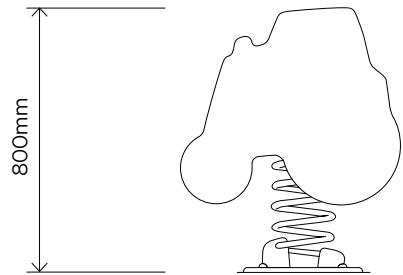

GROLLY SPRING TOY

Manufactured by HAGS

TOP VIEW

SIDE ELEVATION

OTHER COLOURS:

PLAY VALUES

BALANCING	COORDINATION	CREATIVE PLAY	EXCITING MOVEMENT	FANTASY PLAY	GROSS MOTOR SKILLS
LOCOMOTOR PLAY	PARENT-CARER FRIENDLY	PRETENDING	ROCKING	SITTING	VISUALLY STIMULATING