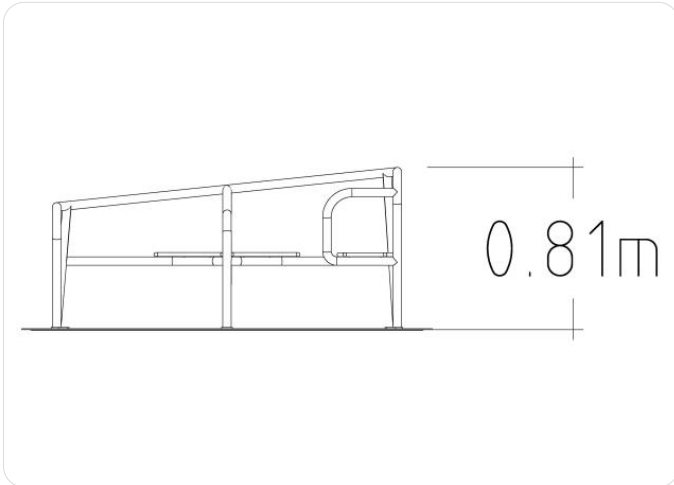

Impact area EN1176

Accessible

Space needed

HAGS®

Technical Information

Anchoring

CC Cast In Place

Technical Information

- [Download product installation guide](#)
- [Download inspection and maintenance guide](#)

Product Specifications

Age Range:	5-12
Length (mm):	2050 mm
Width (mm):	2050 mm
Height (mm):	800 mm
Net Weight:	286,3 kg
Safety Area Width (mm):	6000 mm
Safety Area Length (mm):	6000 mm
Safety Area :	30 m ²
Fall Height (mm):	1000 mm
Assembly Time:	12 hours