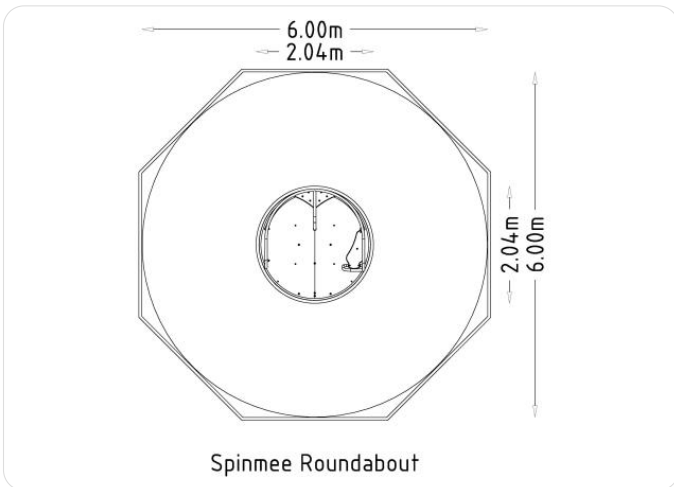

Impact area EN1176

Accessible

Space needed

HAGS®

Technical Information

Anchoring

CC Cast In Place

Technical Information

- [Download product installation guide](#)
- [Download inspection and maintenance guide](#)

Product Specifications

Age Range:	5-12
Length (mm):	2050 mm
Width (mm):	2050 mm
Height (mm):	800 mm
Net Weight:	286,3 kg
Safety Area Width (mm):	6000 mm
Safety Area Length (mm):	6000 mm
Safety Area :	30 m ²
Fall Height (mm):	1000 mm
Assembly Time:	12 hours