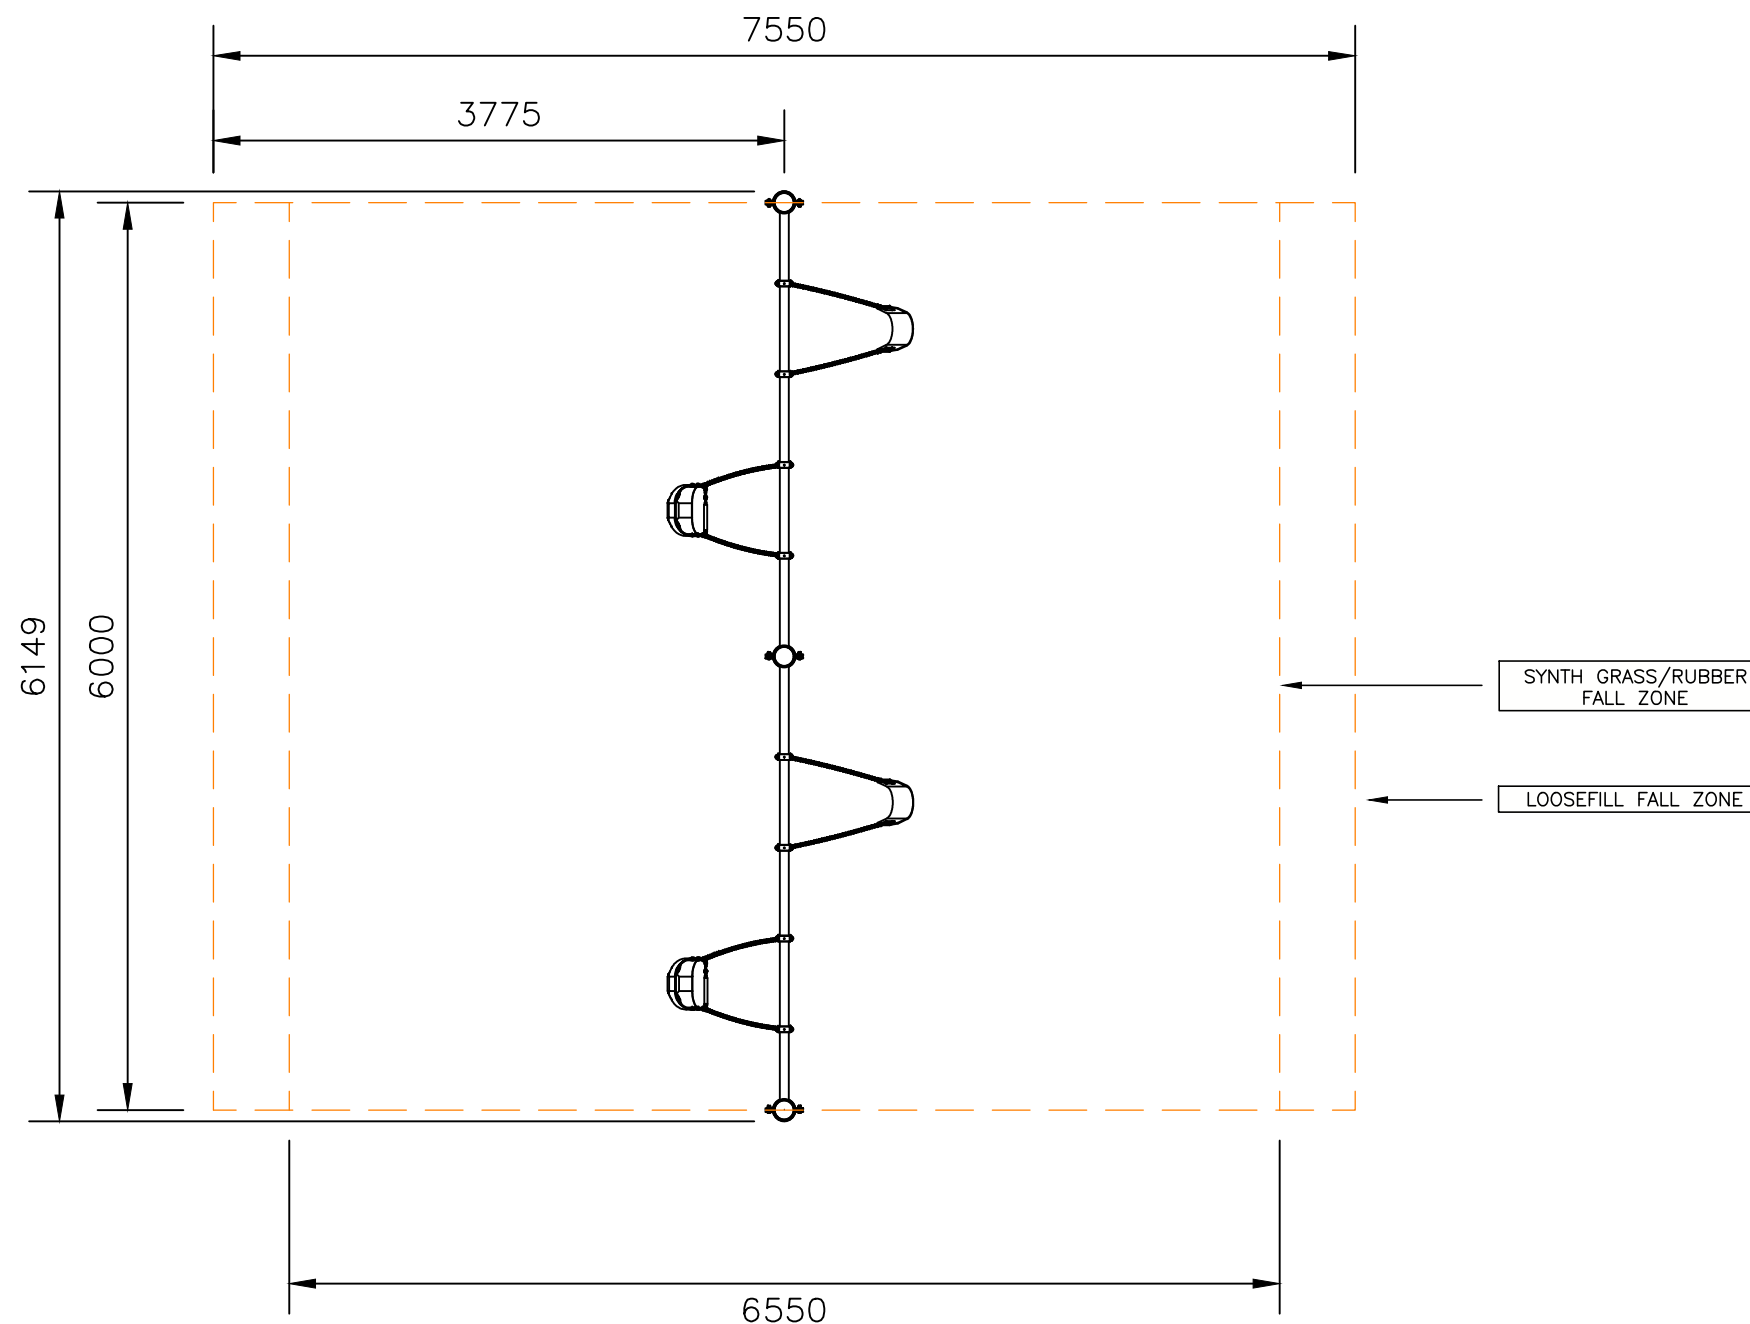

EQUIPMENT LIST

OMNITECH

1. 2 BAY SWING WITH
   2X SET INFANT & STRAP SEAT

SWING COLOURS:
POSTS - CHARCOAL
POST CAPS - HUNTER BLUE
CROSS BAR - HUNTER BLUE

QUANTITIES	QTY TOTAL

NOTES:
- Heights above Playground surface are shown on decks and all play equipment. ie. Ⓞ= 400mm
- Impact absorbing ground cover is required under and around all play equipment.