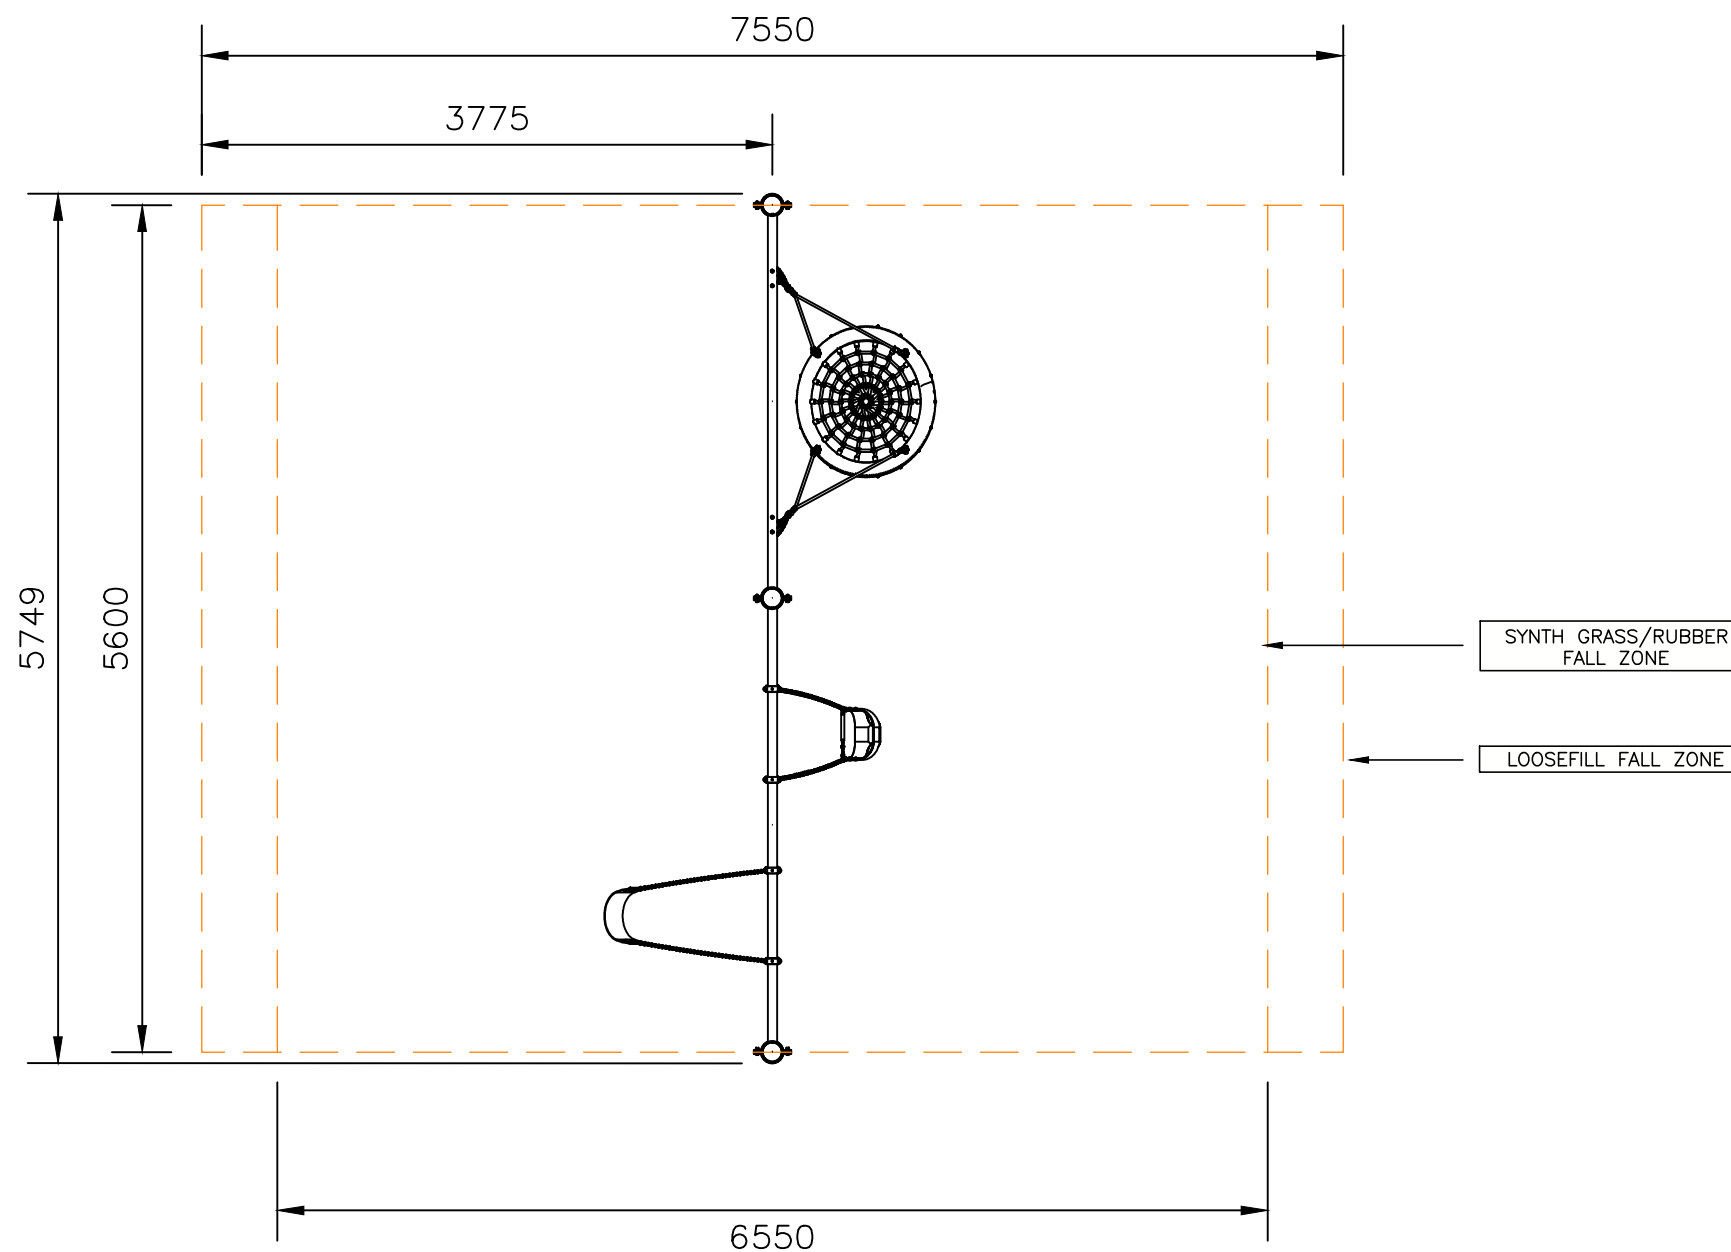

EQUIPMENT LIST

OMNITECH

1. 2 BAY SWING WITH
   - 1X INFANT SEAT
   - 1X STRAP SEAT
   - 1X 1M DIA BASKET SEAT

NOTES:
- Heights above Playground surface are shown on decks and all play equipment. ie. Ⓞ = 400mm
- Impact absorbing ground cover is required under and around all play equipment.

SWING COLOURS:
POSTS - CHARCOAL
POST CAPS - HUNTER BLUE
CROSS BAR - HUNTER BLUE

QUANTITIES	QTY TOTAL