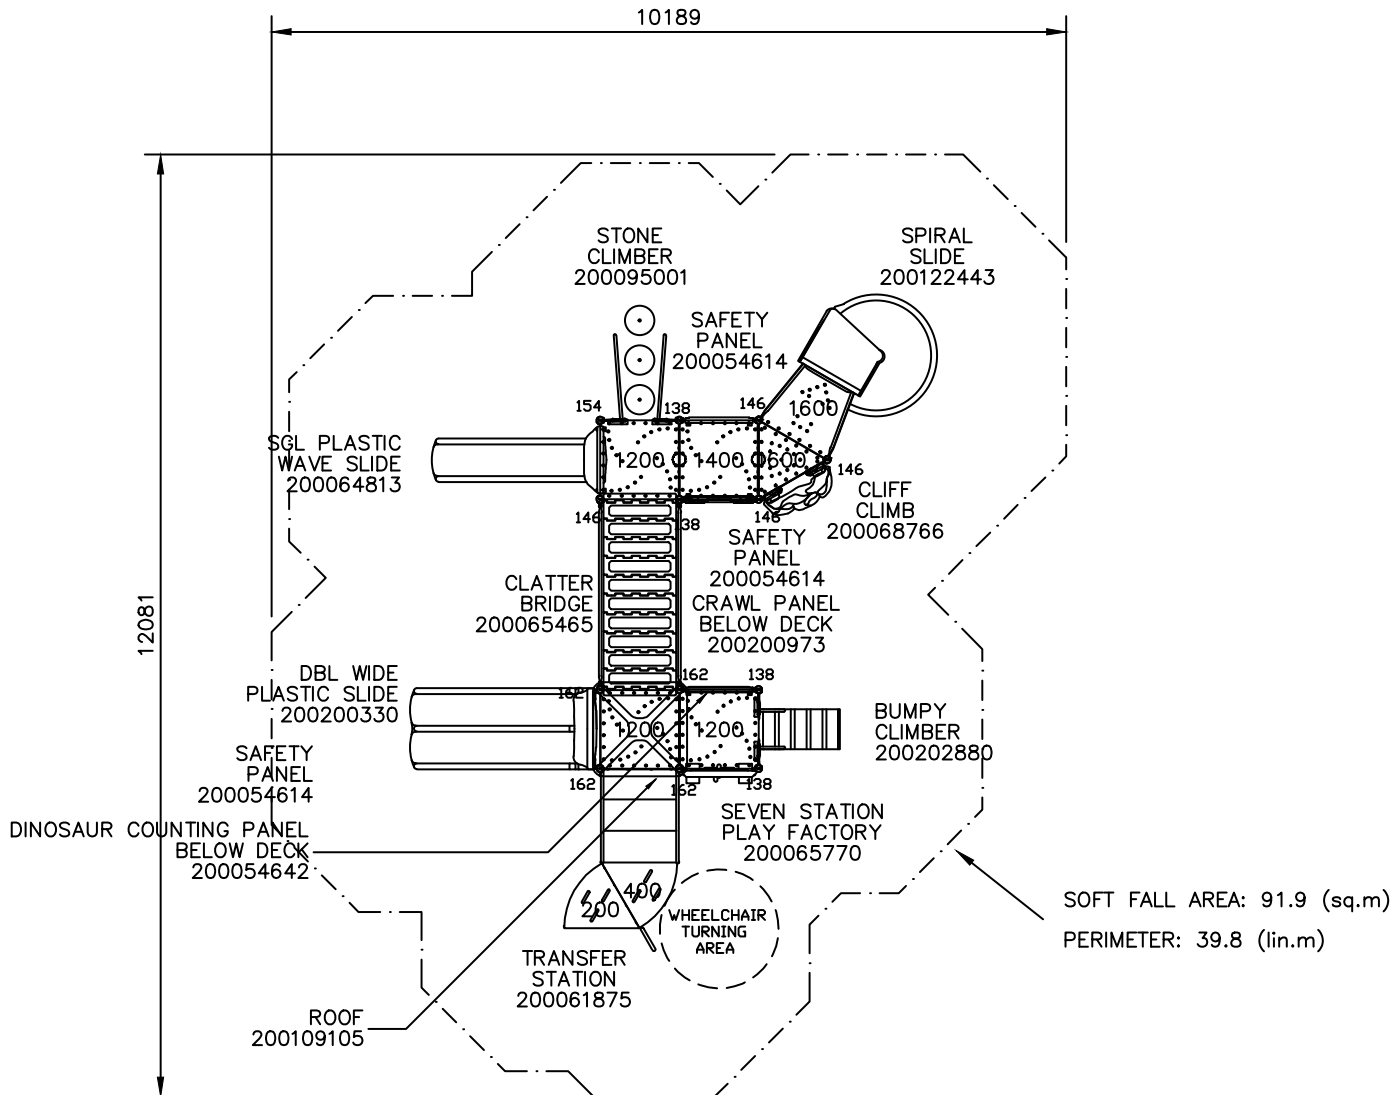

APPROX AREA (sq.m.): - APPROX PERIMETER (lin.m.): -

DO NOT SCALE

QU067287
LITTLE TIKES COMMERCIAL
AUSTEK PLAY

DRAWING No.: A0001   REV: A
DRN: S. NORDON   SCALE 1:100   SIZE A4
DATE: 10/04/17   SHEET 1 OF 1

DISTRIBUTED BY
AUSTEK Play