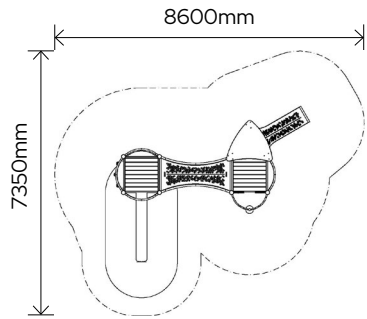

# LAVON UNIPLAY

Manufactured by HAGS

TOP VIEW

SIDE ELEVATION

\*ALSO AVAILABLE IN OTHER COLOURS & MATERIALS