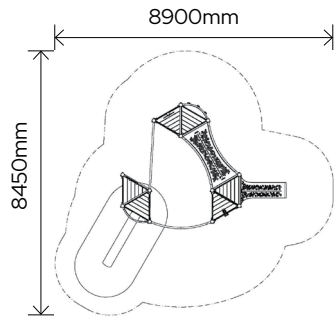

MELAX UNIPLAY

Manufactured by HAGS

TOP VIEW

SIDE ELEVATION

*ALSO AVAILABLE IN OTHER COLOURS & MATERIALS:

PLAY VALUES

BALANCING	CLIMBING	COORDINATION	GROSS MOTOR SKILLS	HANGING	IMAGINE
JUMPING	PARKOUR	PHYSICAL CHALLENGE	PRETENDING	SOCIAL PLAY	TACTILE