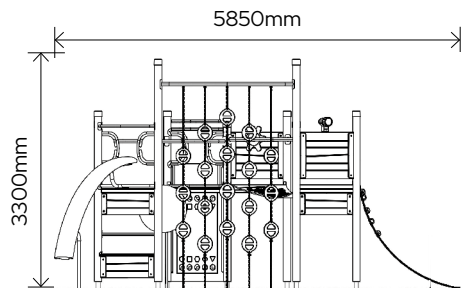

SIDE ELEVATION