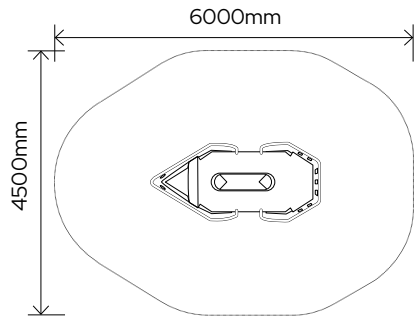

# MAYFLOWER SPRING TOY

Manufactured by HAGS

TOP VIEW

SIDE ELEVATION