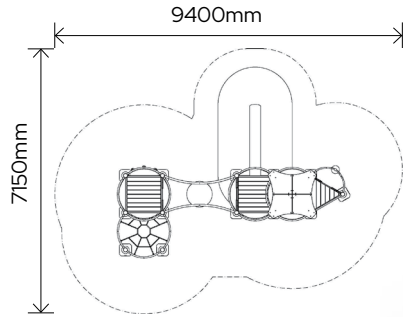

SUNGAM UNIPLAY

Manufactured by HAGS

TOP VIEW

SIDE ELEVATION

*ALSO AVAILABLE IN OTHER COLOURS / MATERIALS:

PLAY VALUES

BALANCING	CLIMBING	COORDINATION	CRAWLING	GROSS MOTOR SKILLS	HANGING
JUMPING	LOCOMOTOR PLAY	PARKOUR	PHYSICAL CHALLENGE	QUIET SPACE	RELAXING