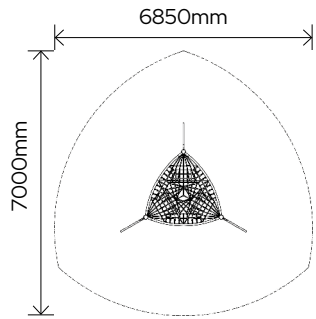

SWIXY UNIPLAY

Manufactured by HAGS

TOP VIEW

SIDE ELEVATION

*ALSO AVAILABLE IN OTHER COLOURS / MATERIALS:

PLAY VALUES

AEROBIC	BALANCING	CLIMBING	COMMUNICATING	COORDINATION	CRAWLING
GROSS MOTOR SKILLS	HANGING	LOCOMOTOR PLAY	MULTI-GENERATIONAL	PARKOUR	PHYSICAL CHALLENGE

PRODUCT INFORMATION

AGE 5-12	C.F.H. 2850	USERS 3+