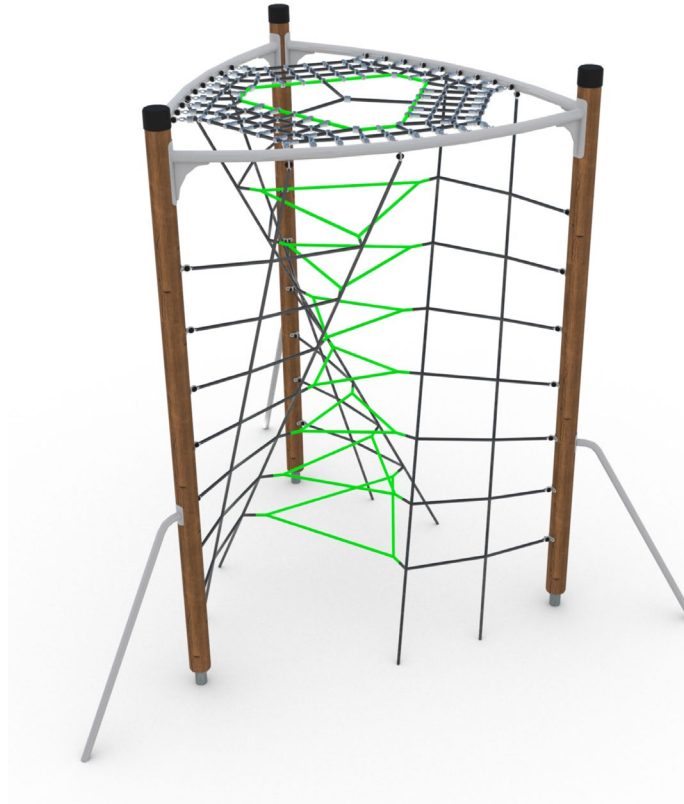

# SWIXY UNIPLAY

Manufactured by HAGS

TOP VIEW

SIDE ELEVATION

\*ALSO AVAILABLE IN OTHER COLOURS / MATERIALS:

## PLAY VALUES

AEROBIC	BALANCING	CLIMBING	COMMUNICATING	COORDINATION	CRAWLING
GROSS MOTOR SKILLS	HANGING	LOCOMOTOR PLAY	MULTI-GENERATIONAL	PARKOUR	PHYSICAL CHALLENGE

## PRODUCT INFORMATION

AGE 5-12	C.F.H. 2850	USERS 3+
-------------	----------------	-------------