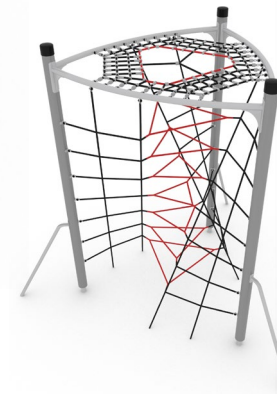

# SWIXY UNIPLAY

Manufactured by HAGS

TOP VIEW

SIDE ELEVATION

\*ALSO AVAILABLE IN OTHER COLOURS / MATERIALS:

## PLAY VALUES

AEROBIC	BALANCING	CLIMBING	COMMUNICATING	COORDINATION	CRAWLING
GROSS MOTOR SKILLS	HANGING	LOCOMOTOR PLAY	MULTI-GENERATIONAL	PARKOUR	PHYSICAL CHALLENGE