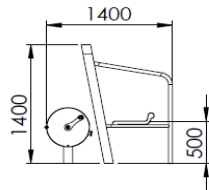

Technical information Professional SportPoint - Cardio Bike

Cardio Bike	The basic exercise is Cycling, follow the instruction pictogram. Many alternative exercises are possible on the Cardio Bike. Check out the QR code that leads to all training possibilities.
Accessories	Sticker with instruction pictogram and QR code
Material	Bench and posts hot zinc flame sprayed protected and Gris Sable 2400 textured powder coated steel. The beams are stainless steel 304, ceramic pearled. Inlay part and tops textured powder coated steel plate in many different colours. Floor parts are hot dipped galvanized and coated with 10-15 mm black wet pour.
Dimensions material	Round tubes/handles: \varnothing 42,4 x 3 mm / \varnothing 33,7 x 3 mm Floor: 2400 x 1720 x 60 mm Posts: \varnothing 101,6 x 2,75 mm
area of movement	18,9 m ²
fall protection	not needed
Weight:	Product: 80 kg Floor = 155 kg
Assembly	Preassembled sections - Optional: mounted on own floor
free height of fall	500 mm
intended for	adults and youth >1400 mm
max. user weight	120 kg

Anchoring	Installation directly on concrete (not tarmac) Use supplied wedge anchors and hexagon socket screws	
		
	Installation with own floor part in soft surface	on concrete: with supplied wedge anchors and screws on tarmac: with chemical anchoring (not supplied)
		
	When 3 or more floors are connected no anchoring into the ground is needed	
Certification:	EN16630:2015 - for permanently installed outdoor fitness equipment	
Notice:	Not intended for children < 1400 mm The Denfit Professional equipment should not be used if you are suffering from physiological problems. Avoid exaggerated physical exhaustion. In case of doubt please contact your doctor before use. Inspect the equipment before use. Don't use it if it appears damaged or inoperable.	