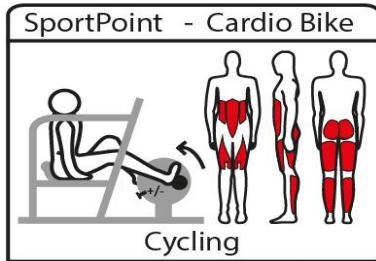

Technical information Professional SportPoint - Cardio Bike

Cardio Bike	The basic exercise is Cycling, follow the instruction pictogram. Many alternative exercises are possible on the Cardio Bike. Check out the QR code that leads to all training possibilities.
Accessories	Sticker with instruction pictogram and QR code
Material	Bench and posts hot zinc flame sprayed protected and Gris Sable 2400 textured powder coated steel. The beams are stainless steel 304, ceramic pearled. Inlay part and tops textured powder coated steel plate in many different colours. Floor parts are hot dipped galvanized and coated with 10-15 mm black wet pour.
Dimensions material	Round tubes/handles: \varnothing 42,4 x 3 mm / \varnothing 33,7 x 3 mm Floor: 2400 x 1720 x 60 mm Posts: \varnothing 101,6 x 2,75 mm
area of movement	18,9 m ²
fall protection	not needed
Weight:	Product: 80 kg Floor = 155 kg
Assembly	Preassembled sections - Optional: mounted on own floor
free height of fall	500 mm
intended for	adults and youth >1400 mm
max. user weight	120 kg

Anchoring	Installation directly on concrete (not tarmac) Use supplied wedge anchors and hexagon socket screws	
		
	Installation with own floor part in soft surface	on concrete: with supplied wedge anchors and screws on tarmac: with chemical anchoring (not supplied)
		
	When 3 or more floors are connected no anchoring into the ground is needed	
Certification:	EN16630:2015 - for permanently installed outdoor fitness equipment	
Notice:	Not intended for children < 1400 mm The Denfit Professional equipment should not be used if you are suffering from physiological problems. Avoid exaggerated physical exhaustion. In case of doubt please contact your doctor before use. Inspect the equipment before use. Don't use it if it appears damaged or inoperable.	