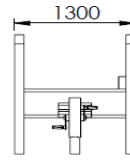

Technical information Professional SportPoint - Cardio Bike

Cardio Bike	The basic exercise is Cycling, follow the instruction pictogram. Many alternative exercises are possible on the Cardio Bike. Check out the QR code that leads to all training possibilities.
Accessories	Sticker with instruction pictogram and QR code
Material	Bench and posts hot zinc flame sprayed protected and Gris Sable 2400 textured powder coated steel. The beams are stainless steel 304, ceramic pearled. Inlay part and tops textured powder coated steel plate in many different colours. Floor parts are hot dipped galvanized and coated with 10-15 mm black wet pour.
Dimensions material	Round tubes/handles: \varnothing 42,4 x 3 mm / \varnothing 33,7 x 3 mm Floor: 2400 x 1720 x 60 mm Posts: \varnothing 101,6 x 2,75 mm
area of movement	18,9 m ²
fall protection	not needed
Weight:	Product: 80 kg Floor = 155 kg
Assembly	Preassembled sections - Optional: mounted on own floor
free height of fall	500 mm
intended for	adults and youth >1400 mm
max. user weight	120 kg

Anchoring	Installation directly on concrete (not tarmac) Use supplied wedge anchors and hexagon socket screws	
		
	Installation with own floor part in soft surface	on concrete: with supplied wedge anchors and screws on tarmac: with chemical anchoring (not supplied)
		
	When 3 or more floors are connected no anchoring into the ground is needed	
Certification:	EN16630:2015 - for permanently installed outdoor fitness equipment	
Notice:	Not intended for children < 1400 mm The Denfit Professional equipment should not be used if you are suffering from physiological problems. Avoid exaggerated physical exhaustion. In case of doubt please contact your doctor before use. Inspect the equipment before use. Don't use it if it appears damaged or inoperable.	