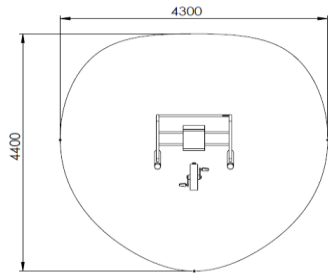

Technical information Professional SportPoint - Cardio Bike

Cardio Bike	The basic exercise is Cycling, follow the instruction pictogram. Many alternative exercises are possible on the Cardio Bike. Check out the QR code that leads to all training possibilities.
Accessories	Sticker with instruction pictogram and QR code
Material	Bench and posts hot zinc flame sprayed protected and Gris Sable 2400 textured powder coated steel. The beams are stainless steel 304, ceramic pearled. Inlay part and tops textured powder coated steel plate in many different colours. Floor parts are hot dipped galvanized and coated with 10-15 mm black wet pour.
Dimensions material	Round tubes/handles: \varnothing 42,4 x 3 mm / \varnothing 33,7 x 3 mm Floor: 2400 x 1720 x 60 mm Posts: \varnothing 101,6 x 2,75 mm
area of movement	18,9 m ²
fall protection	not needed
Weight:	Product: 80 kg Floor = 155 kg
Assembly	Preassembled sections - Optional: mounted on own floor
free height of fall	500 mm
intended for	adults and youth >1400 mm
max. user weight	120 kg