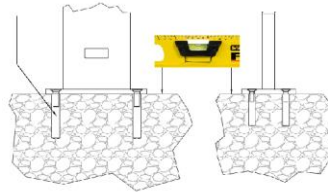

## Technical information Professional SportPoint - Cardio Row

<b>Cardio Row</b>	The basic exercise is Rowing, follow the instruction pictogram. Many alternative exercises are possible on the Cardio Row. Check out the QR code that leads to all training possibilities.
<b>Accessories</b>	Sticker with instruction pictogram and QR code
<b>Material</b>	Bench and posts are hot zinc flame sprayed protected and Gris Sable 2400 textured powder coated steel. The beams are stainless steel 304, electrolytic polished. Inlay part polyester powder coated steel plate in any RAL color. Floor parts are hot dipped galvanized and coated with 10-15 mm black wet pour.
<b>Dimensions material</b>	Round tubes/handles: $\varnothing$ 42,4 x 3 mm / $\varnothing$ 33,7 x 3 mm Floor: 2400 x 1720 x 60 mm Posts: $\varnothing$ 101,6 x 2,75 mm
<b>area of movement</b>	1500 x 1500 mm
<b>fall protection</b>	not needed
<b>Weight:</b>	Product: 100 kg      Floor = 155 kg
<b>Assembly</b>	Preassembled sections - Optional: mounted on own floor
<b>free height of fall</b>	580 mm
<b>intended for</b>	adults and youth > 1400 mm
<b>max. user weight</b>	120 kg

#### Installation directly on concrete (not tarmac)

Use supplied wedge anchors and hexagon socket screws