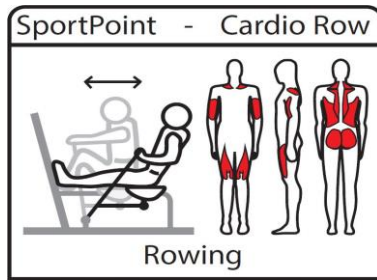

## Technical information Professional SportPoint - Cardio Row

<b>Cardio Row</b>	The basic exercise is Rowing, follow the instruction pictogram. Many alternative exercises are possible on the Cardio Row. Check out the QR code that leads to all training possibilities.
<b>Accessories</b>	Sticker with instruction pictogram and QR code
<b>Material</b>	Bench and posts are hot zinc flame sprayed protected and Gris Sable 2400 textured powder coated steel. The beams are stainless steel 304, electrolytic polished. Inlay part polyester powder coated steel plate in any RAL color. Floor parts are hot dipped galvanized and coated with 10-15 mm black wet pour.
<b>Dimensions material</b>	Round tubes/handles: $\varnothing$ 42,4 x 3 mm / $\varnothing$ 33,7 x 3 mm Floor: 2400 x 1720 x 60 mm Posts: $\varnothing$ 101,6 x 2,75 mm
<b>area of movement</b>	1500 x 1500 mm
<b>fall protection</b>	not needed
<b>Weight:</b>	Product: 100 kg      Floor = 155 kg
<b>Assembly</b>	Preassembled sections - Optional: mounted on own floor
<b>free height of fall</b>	580 mm
<b>intended for</b>	adults and youth > 1400 mm
<b>max. user weight</b>	120 kg

### Anchoring