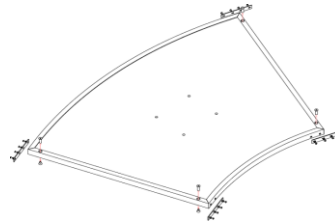

on concrete/tarmac

Certification: EN16630:2015 - for permanently installed outdoor fitness equipment

Notice: *Not intended for children < 1400 mm*
The Denfit Professional equipment should not be used if you are suffering from physiological problems.
Avoid exaggerated physical exhaustion. In case of doubt please contact your doctor before use.
Inspect the equipment before use. Don't use it if it appears damaged or inoperable.