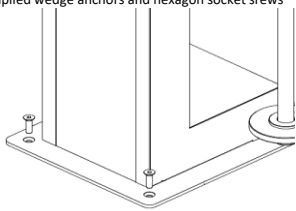

Anchoring

Installation directly on concrete (not tarmac)

Use supplied wedge anchors and hexagon socket screws