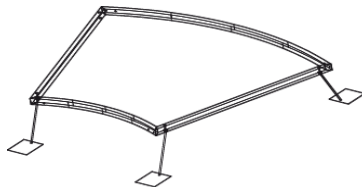

Installation on own floor part in soft surface