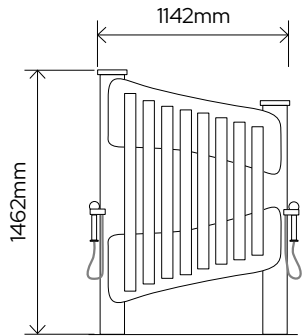

ECO-TALL TUBE CHIMES

FRONT VIEW

SIDE VIEW

PLAY VALUES

PRODUCT INFORMATION

VIEW PRODUCT
WEBPAGE