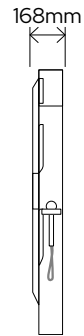

ECO-TALL TUBE CHIMES

FRONT VIEW

SIDE VIEW

PLAY VALUES

PRODUCT INFORMATION

VIEW PRODUCT
WEBPAGE