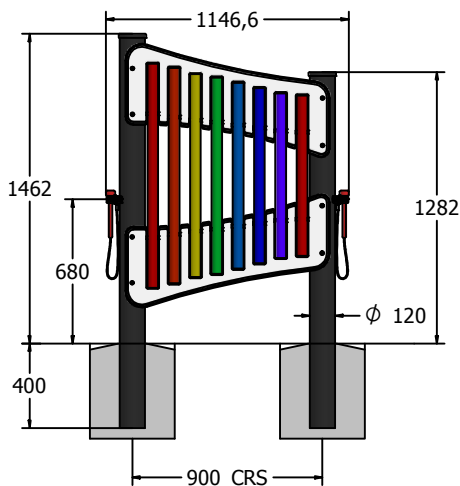

## Eco-Tall Tube Chimes

- **FIECOTALL-WP** - with recycled plastic posts

- **FIECOTALL** - without posts

Moulded beater with holder (x2)

Designed to British & European Standard BS EN 1176

Age Range: 4+ Years  
 Largest Part: Chime Panel Assembly 1247 x 968 x 50.8mm  
 Heaviest Part: Chime Panel Assembly 18.5kg  
 Total Weight: FIECOTALL-WP - 52kg  
 FIECOTALL - 18.5kg

Minimum Inspection Schedule	
Inspection Type	Inspection Frequency
Visual	Every Month
Functionality	Every Month
Comprehensive	Every 6 Months

Material: **Design Panel** - High Density Polyethylene (HDPE) with orange peel texture finish  
**Recycled Post** - Made from 100% recycled plastic with a heavy textured finish