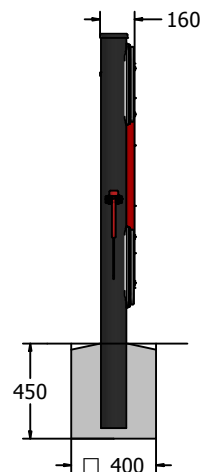

## Eco-Tall Tube Chimes

- **FIECOTALL-WP** - with recycled plastic posts

- **FIECOTALL** - without posts

Moulded beater with holder (x2)

Designed to British & European Standard BS EN 1176

Age Range: 4+ Years  
 Largest Part: Chime Panel Assembly 1247 x 968 x 50.8mm  
 Heaviest Part: Chime Panel Assembly 18.5kg  
 Total Weight: FIECOTALL-WP - 52kg  
 FIECOTALL - 18.5kg