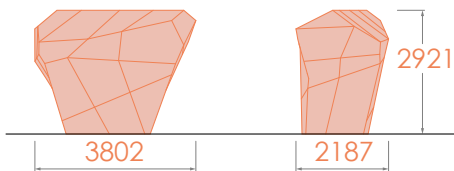

MONOLITH

👤 =10
📍 =8
📏 =29m²
📏 =27m
📏 =53m²

Contact your local distributor for installation instructions or detailed specifications.

*Fallzone in shaded region
Softfall to AS 4685:1

BO-M-01

BO-M-02

BO-M-03