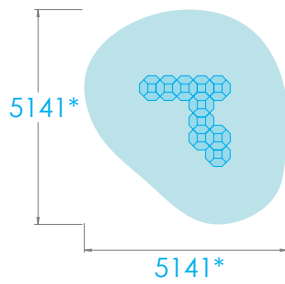

STRATO

Contact your local distributor for installation instructions or detailed specifications.

CU-S-01

CU-S-02

CU-S-03

CU-S-04

*Fallzone in shaded region
Softfall to AS 4685:1