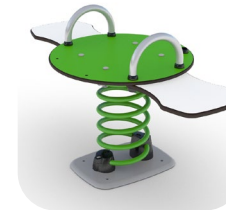

# LADDY SPRING TOY

Manufactured by HAGS

TOP VIEW

SIDE ELEVATION

OTHER COLOURS:

suitable for Australian environments

## PLAY VALUES

 BALANCING	 COORDINATION	 EXCITING MOVEMENT	 FANTASY PLAY	 GROSS MOTOR SKILLS	 IMAGINE
 LOCOMOTOR PLAY	 PARENT-CARER FRIENDLY	 PRETENDING	 ROCKING	 SITTING	 VISUALLY STIMULATING