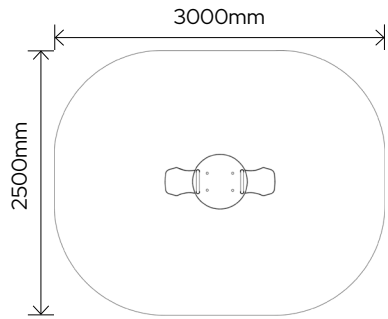

# LADDY SPRING TOY

Manufactured by HAGS

TOP VIEW

SIDE ELEVATION

OTHER COLOURS:

suitable for Australian environments