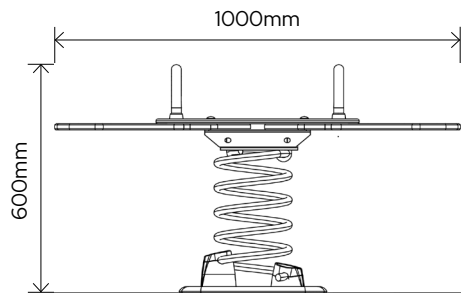

# LADDY SPRING TOY

Manufactured by HAGS

TOP VIEW

SIDE ELEVATION

OTHER COLOURS:

suitable for Australian environments