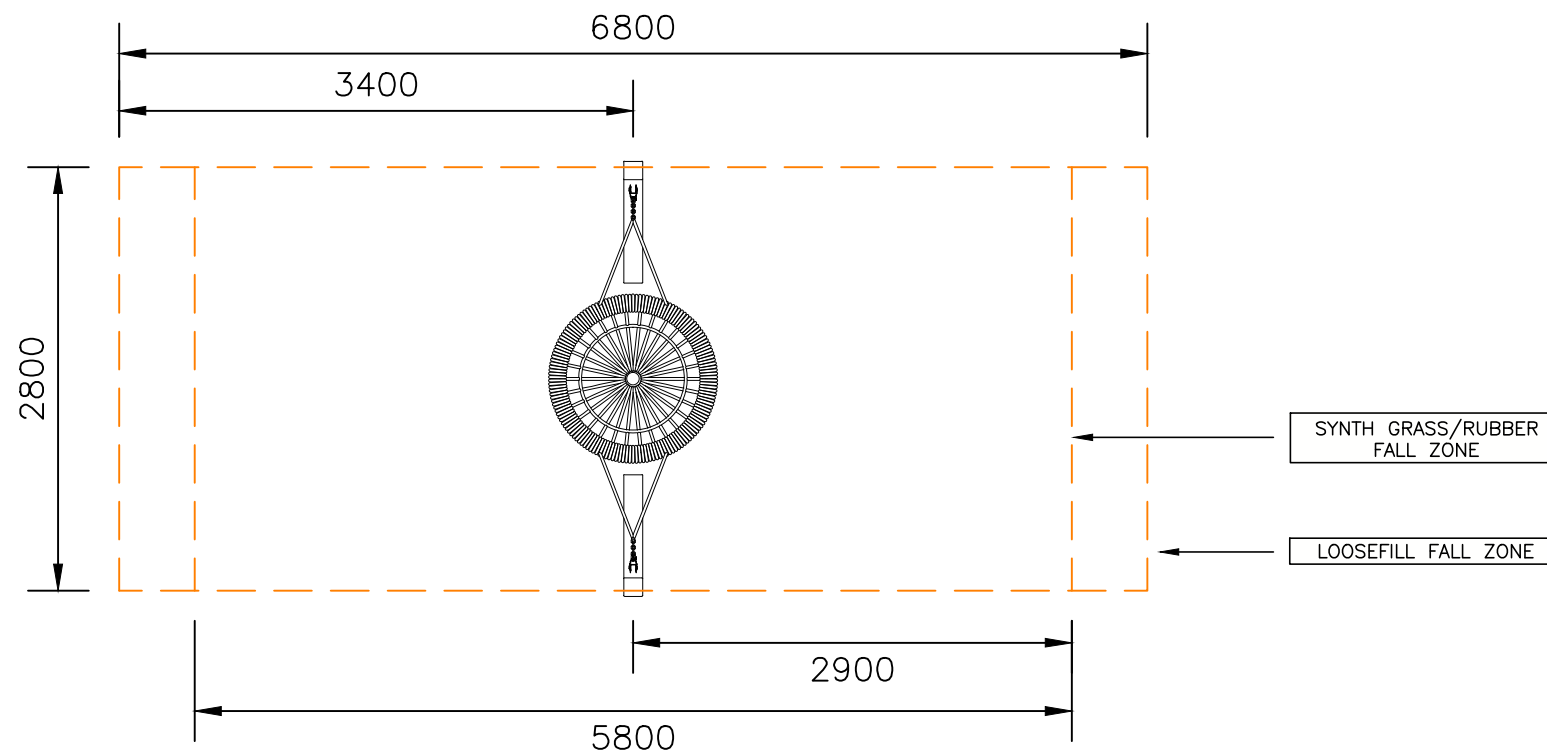

EQUIPMENT LIST

OMNITECH

1. MINI BASKET SWING

NOTES:
- Heights above Playground surface are shown on decks and all play equipment. ie. Ⓞ = 400mm
- Impact absorbing ground cover is required under and around all play equipment.

SWING COLOURS:
POSTS - CHARCOAL
POST CAPS - HUNTER BLUE
CROSS BAR - HUNTER BLUE

QUANTITIES	QTY TOTAL