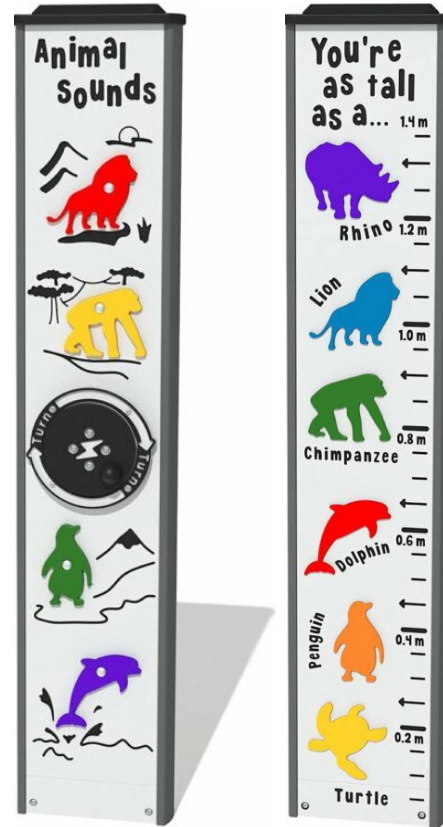

WILDLIFE TOTEM

FRONT VIEW

SIDE VIEW

FEATURES:

- ROTOGEN - HUMAN POWERED ENERGY FOR ELECTRONICS
- LION, CHIMPANZEE, PENGUIN & DOLPHIN SOUNDS
- MEASURE - ANIMAL HEIGHT COMPARISON CHART
- TOUCH - FINGER TRACE ANIMAL OUTLINES & NAMES

VIEW PRODUCT
WEBPAGE

PLAY VALUES

PRODUCT INFORMATION