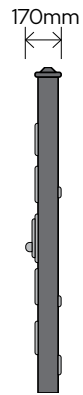

WILDLIFE TOTEM

FRONT VIEW

SIDE VIEW

FEATURES:

- ROTOGEN - HUMAN POWERED ENERGY FOR ELECTRONICS
- LION, CHIMPANZEE, PENGUIN & DOLPHIN SOUNDS
- MEASURE - ANIMAL HEIGHT COMPARISON CHART
- TOUCH - FINGER TRACE ANIMAL OUTLINES & NAMES

VIEW PRODUCT
WEBPAGE

PLAY VALUES

PRODUCT INFORMATION