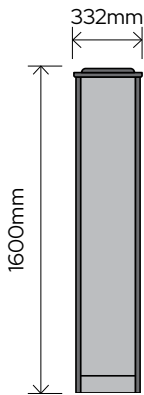

WILDLIFE TOTEM

FRONT VIEW

SIDE VIEW

FEATURES:

- ROTOGEN - HUMAN POWERED ENERGY FOR ELECTRONICS
- LION, CHIMPANZEE, PENGUIN & DOLPHIN SOUNDS
- MEASURE - ANIMAL HEIGHT COMPARISON CHART
- TOUCH - FINGER TRACE ANIMAL OUTLINES & NAMES