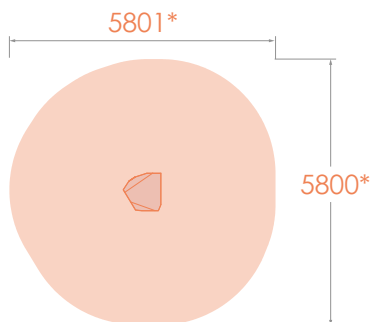

# APOSTLE

Contact your local distributor for installation instructions or detailed specifications.

\*Fallzone in shaded region  
Softfall to AS 4685:1

BO-A-01

BO-A-02

BO-A-03