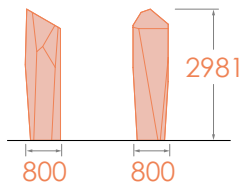

# APOSTLE

Contact your local distributor for installation instructions or detailed specifications.

\*Fallzone in shaded region  
Softfall to AS 4685:1

BO-A-01

BO-A-02

BO-A-03