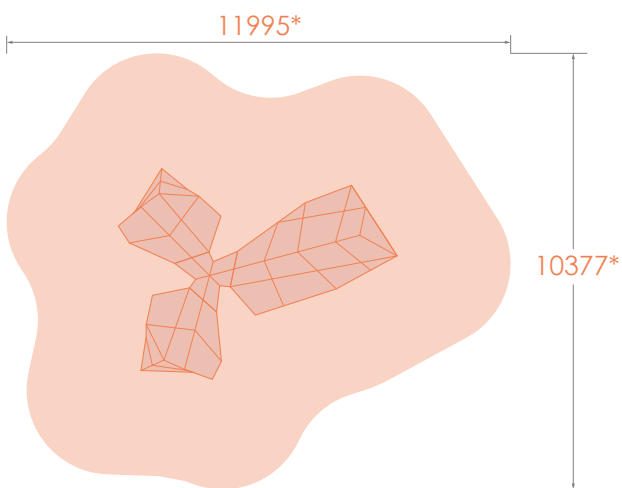

COLOSSUS +

👤 =25
📍 =24
📏 =78m²
📏 =31m
📏 =86m²

Contact your local distributor for installation instructions or detailed specifications.

*Fallzone in shaded region
Softfall to AS 4685:1

BO-C+-01

BO-C+-02

BO-C+-03