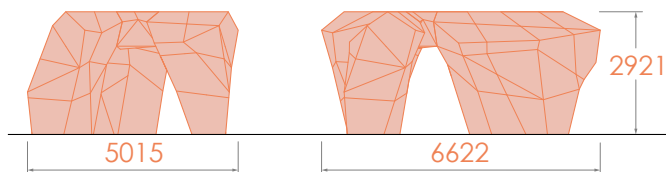

COLOSSUS +

👤 =25
📍 =24
📏 =78m²
📏 =31m
📏 =86m²

Contact your local distributor for installation instructions or detailed specifications.

*Fallzone in shaded region
Softfall to AS 4685:1

BO-C+-01

BO-C+-02

BO-C+-03