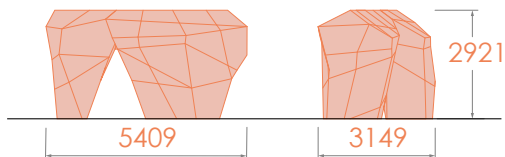

GOLIATH

👤 =14
📍 =13
📏 =40m²
📏 =30m
📏 =68m²

Contact your local distributor for installation instructions or detailed specifications.

*Fallzone in shaded region
Softfall to AS 4685:1

BO-G-01

BO-G-02

BO-G-03