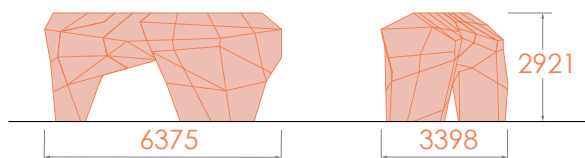

GOLIATH +

👤 =17
📍 =16
📏 =53m²
📏 =32m
📏 =75m²

Contact your local distributor for installation instructions or detailed specifications.

*Fallzone in shaded region
Softfall to AS 4685:1

BO-G+01

BO-G+02

BO-G+03