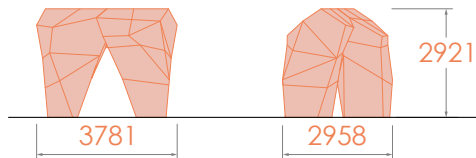

HERCULES

👤 =12
📍 =11
📏 =32m²
📏 =27m
📏 =55m²

Contact your local distributor for installation instructions or detailed specifications.

*Fallzone in shaded region
Softfall to AS 4685:1

BO-H-01

BO-H-02

BO-H-03